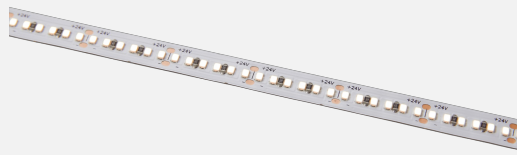

BOOST FIXED SURFACE MOUNTED

INDOOR / LINEAR

ambience

MAKING LIGHT WORK

PHYSICAL

Installation Method Fixed Surface Mounted

Accessories Rear tails 3m both ends

IP Rating IP20

ELECTRICAL

Wattage 5W/m, 10W/m, 14.5W/m, 20W/m, 25W/m

Voltage 24V

Dimming Control All types (order separately)

RoHS

IP20

O P T I C A L

Distribution	Flood 120°
CCT	1800K, 2400K, 2700K, 3000K, 3500K, 4000K, 6500K
CRI	CRI90
System Lumen	292lm - 3000lm
System Efficacy	Up to 120lm/W
Lifetime (L70B50)	50,000hrs