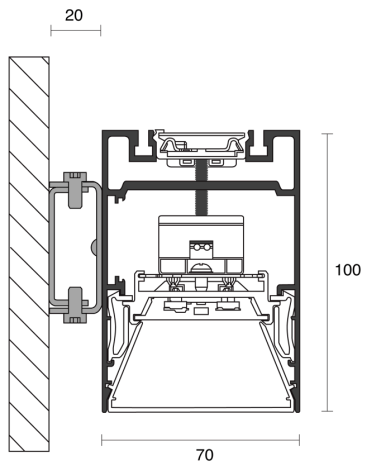

## O P T I C A L

Optic Microprism, Microprism & Microfoil, Satine

Distribution / Direct

CCT 3000K, 4000K

CRI CRI90

System Lumen 0lm - 0lm

System Efficacy Up to 124lm/W

Light Output Ratio 80