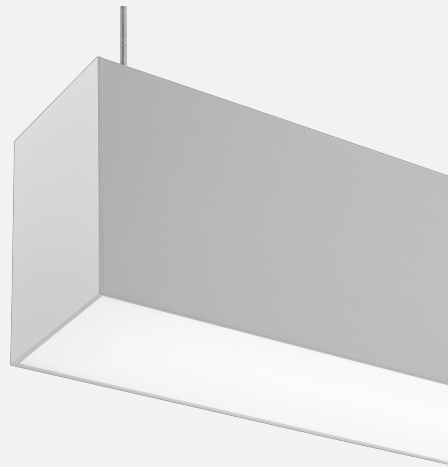

# PURE 3 SUSPENDED

INDOOR / LINEAR

ambience

MAKING LIGHT WORK

## PHYSICAL

|                     |   |
|---------------------|---|
| Installation Method | Suspended                                       |
| IP Rating           | IP20  |
| Finish              | Textured Black, Textured Silver, Textured White |