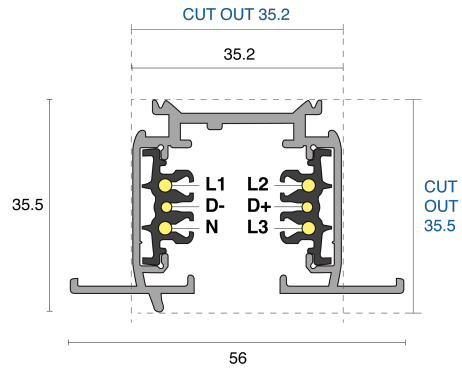

3 - CIRCUIT POWER TRACK DALI FIXED RECESSED

INDOOR / ACCESSORY

ambience

MAKING LIGHT WORK

PHYSICAL

Installation Method	Fixed Recessed
Cutout Size (mm)	35.2mmx35.5mmx2000mm, 35.2mmx35.5mmx3000mm
Finish	Black, Silver, White

RoHS

A D D I T I O N A L

Warranty

5 Years

3-Circuit Power Track DALI