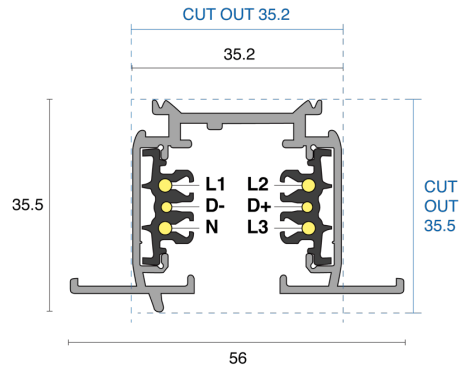

## PHYSICAL

Installation Method	Fixed Recessed
Cutout Size (mm)	35.2mmx35.5mmx2000mm, 35.2mmx35.5mmx3000mm
Finish	Black, Silver, White

**RoHS**

A D D I T I O N A L

Warranty

5 Years

**3-Circuit Power Track DALI**