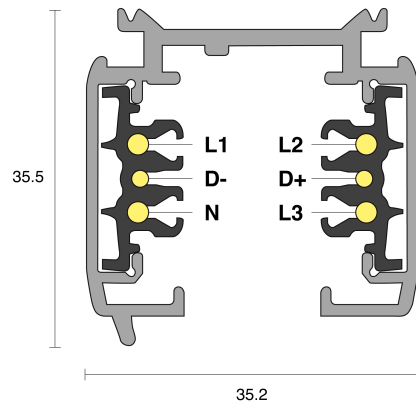

3 - CIRCUIT POWER TRACK DALI FIXED SURFACE MOUNTED

INDOOR / ACCESSORY

ambience

MAKING LIGHT WORK

PHYSICAL

Installation Method Fixed Surface Mounted

Finish Black, Silver, White

RoHS

A D D I T I O N A L

Warranty

5 Years

3-Circuit Power Track DALI