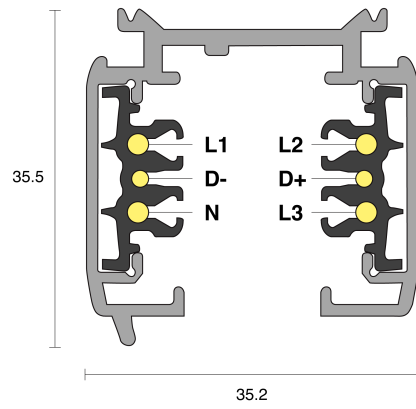

3 - CIRCUIT POWER TRACK DALI FIXED SURFACE MOUNTED

INDOOR / ACCESSORY

ambience

MAKING LIGHT WORK

PHYSICAL

Installation Method Fixed Surface Mounted

Finish Black, Silver, White

RoHS

A D D I T I O N A L

Warranty

5 Years

3-Circuit Power Track DALI