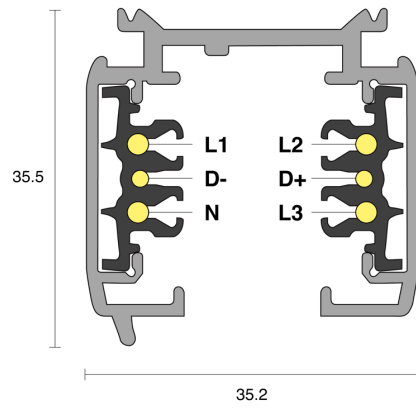

## PHYSICAL

Installation Method Fixed Surface Mounted

Finish Black, Silver, White

RoHS

A D D I T I O N A L

Warranty

5 Years

**3-Circuit Power Track DALI**