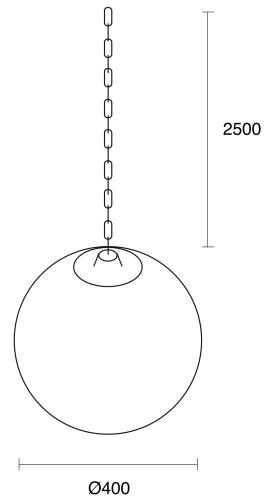

Rotoball Swing S