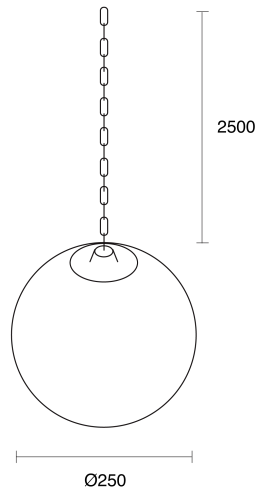

Rotoball Swing XS