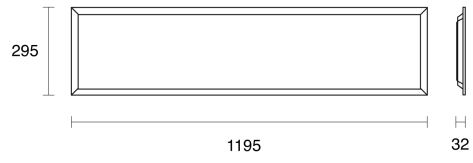

Serene Panel