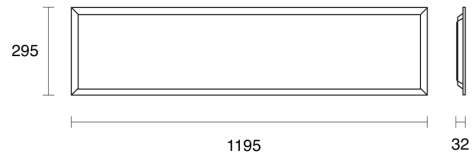

Serene Panel