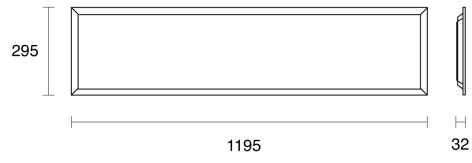

Serene Panel