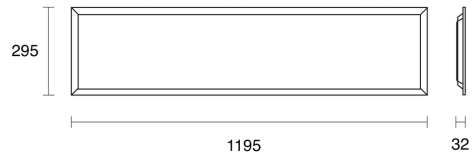

Serene Panel