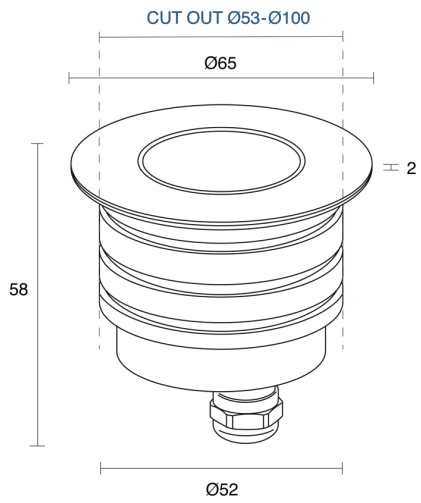

## PHYSICAL

Size	XS, S, M
Installation Method	Inground
Cutout Size (mm)	Ø21mm (fitting), Ø25mm (housing), Ø 33mm (fitting), Ø42mm-Ø100mm (housing), Ø53mm (fitting), Ø60mm- Ø100mm (housing)
Accessories	Without Accessory
IP Rating	IP67
Finish	Anodized Aluminium, Brushed Steel, Stainless Steel

**A D D I T I O N A L**

LED Module	CREE XHP35A, Nichia NVSL219C
LED Driver	Remote
Warranty	2 Years
Add-Ons	IK07 Rated, IK08 Rated

**RoHS****IP67**

**Altea XS**

**Altea S**

**Altea M**