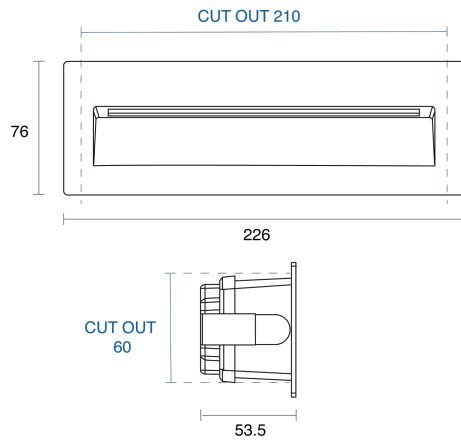

Wall Step Oblong