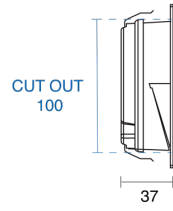

Wall Step Square