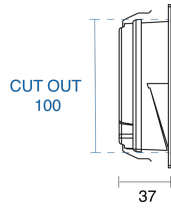

Wall Step Square