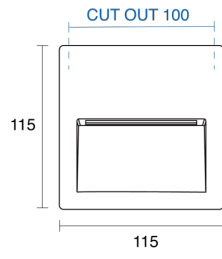

Wall Step Square