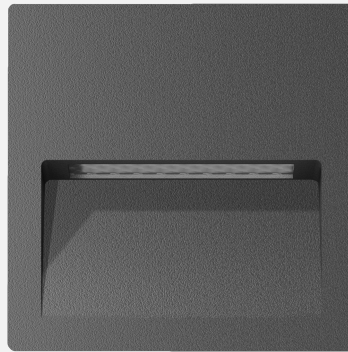

# WALL STEP SQUARE FIXED RECESSED

OUTDOOR / WALL LIGHT

ambience

MAKING LIGHT WORK

## PHYSICAL

Installation Method	Fixed Recessed
Cutout Size (mm)	100mm x 100mm (without recessed box); 110mm x 110mm (with recessed box)
Accessories	Without Accessory
IP Rating	IP65
Finish	Black, Dark Grey, Silver, White