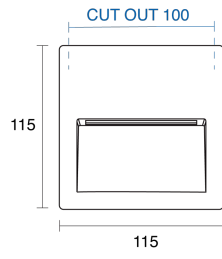

Wall Step Square