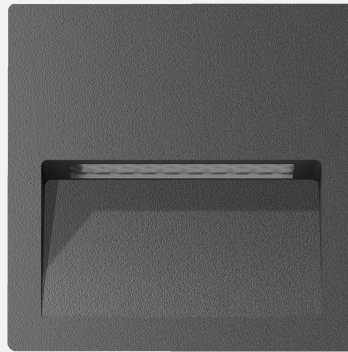

WALL STEP SQUARE FIXED RECESSED

OUTDOOR / WALL LIGHT

ambience

MAKING LIGHT WORK

PHYSICAL

Installation Method	Fixed Recessed
Cutout Size (mm)	100mm x 100mm (without recessed box); 110mm x 110mm (with recessed box)
Accessories	Without Accessory
IP Rating	IP65
Finish	Black, Dark Grey, Silver, White