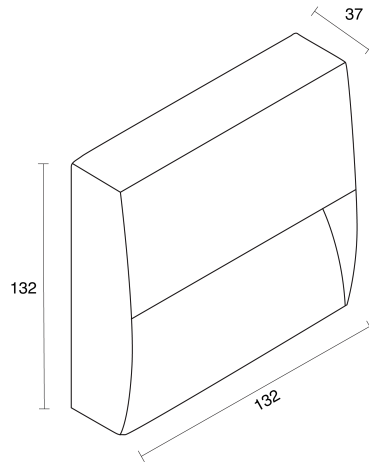

Downunder Out Square