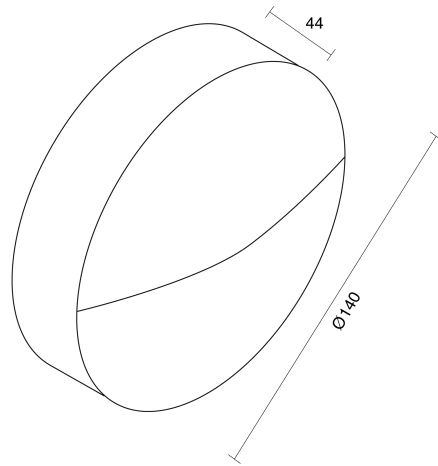

Downunder Out Round