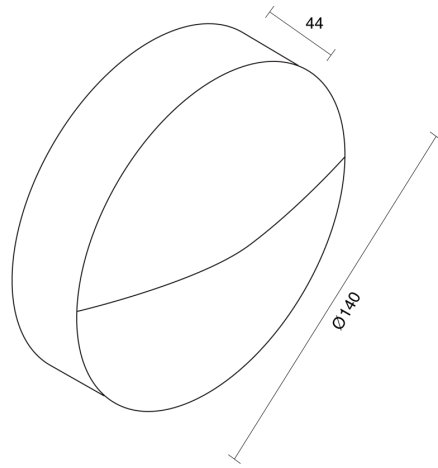

Downunder Out Round