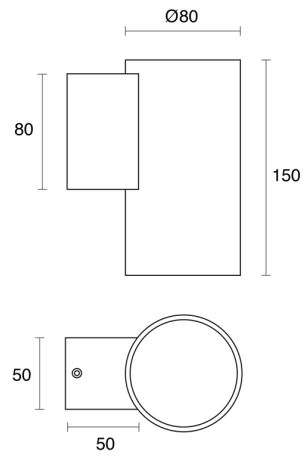

HEIDE DOWN FIXED SURFACE MOUNTED

CREATE | INDOOR / WALL LIGHT

ambience

MAKING LIGHT WORK

PHYSICAL

Size	XS, S, M
Installation Method	Fixed Surface Mounted
Accessories	Without Accessory
IP Rating	IP20
Finish	Textured White, Brushed Brass, Textured Black, Brushed Aluminium, Customize

Heide XS

Heide S

Heide M