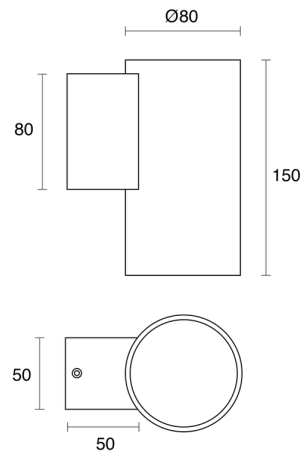

HEIDE DOWN FIXED SURFACE MOUNTED

CREATE | INDOOR / WALL LIGHT

ambience

MAKING LIGHT WORK

PHYSICAL

Size	XS, S, M
Installation Method	Fixed Surface Mounted
Accessories	Without Accessory
IP Rating	IP20
Finish	Textured White, Brushed Brass, Textured Black, Brushed Aluminium, Customize

Heide XS

Heide S

Heide M