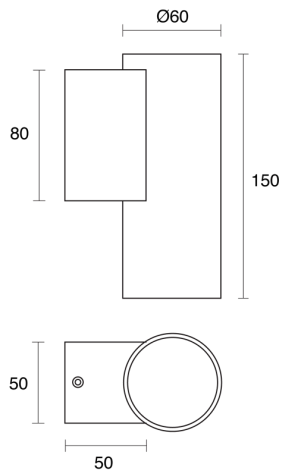

HEIDE DOWN FIXED SURFACE MOUNTED

CREATE | INDOOR / WALL LIGHT

ambience

MAKING LIGHT WORK

PHYSICAL

Size	XS, S, M
Installation Method	Fixed Surface Mounted
Accessories	Without Accessory
IP Rating	IP20
Finish	Textured White, Brushed Brass, Textured Black, Brushed Aluminium, Customize

Heide XS

Heide S

Heide M