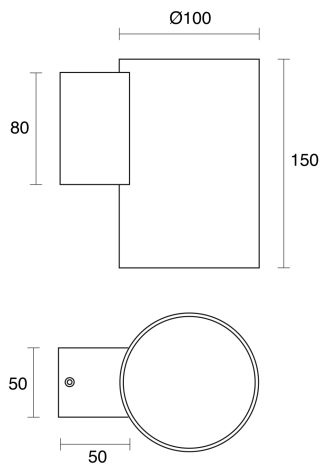

HEIDE DOWN FIXED SURFACE MOUNTED

CREATE / WALL LIGHT

ambience

MAKING LIGHT WORK

PHYSICAL

Size	XS, S, M
Installation Method	Fixed Surface Mounted
Accessories	Without Accessory
IP Rating	IP20
Finish	Textured White, Brushed Brass, Textured Black, Brushed Aluminium, Customize

Heide XS

Heide S

Heide M