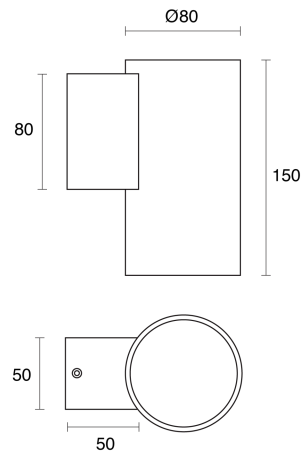

HEIDE DOWN FIXED SURFACE MOUNTED

CREATE / WALL LIGHT

ambience

MAKING LIGHT WORK

PHYSICAL

Size	XS, S, M
Installation Method	Fixed Surface Mounted
Accessories	Without Accessory
IP Rating	IP20
Finish	Textured White, Brushed Brass, Textured Black, Brushed Aluminium, Customize

Heide XS

Heide S

Heide M