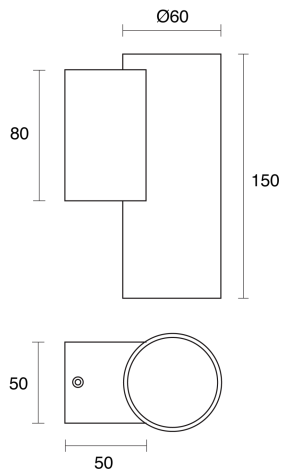

HEIDE DOWN FIXED SURFACE MOUNTED

CREATE / WALL LIGHT

ambience

MAKING LIGHT WORK

PHYSICAL

Size	XS, S, M
Installation Method	Fixed Surface Mounted
Accessories	Without Accessory
IP Rating	IP20
Finish	Textured White, Brushed Brass, Textured Black, Brushed Aluminium, Customize

Heide XS

Heide S

Heide M