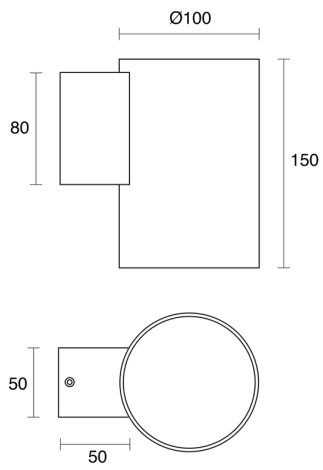

HEIDE DOWN FIXED SURFACE MOUNTED

CREATE | INDOOR / WALL LIGHT

ambience

MAKING LIGHT WORK

PHYSICAL

Size	XS, S, M
Installation Method	Fixed Surface Mounted
Accessories	Without Accessory
IP Rating	IP20
Finish	Textured White, Brushed Brass, Textured Black, Brushed Aluminium, Customize

Heide XS

Heide S

Heide M