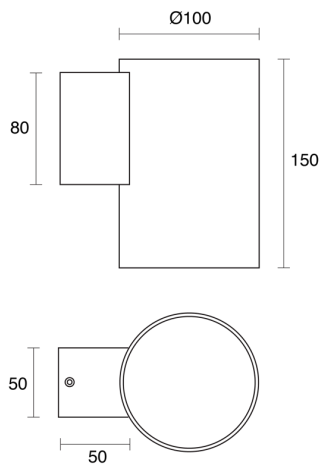

HEIDE DOWN FIXED SURFACE MOUNTED

CREATE | INDOOR / WALL LIGHT

ambience

MAKING LIGHT WORK

PHYSICAL

Size	XS, S, M
Installation Method	Fixed Surface Mounted
Accessories	Without Accessory
IP Rating	IP20
Finish	Textured White, Brushed Brass, Textured Black, Brushed Aluminium, Customize

Heide XS

Heide S

Heide M