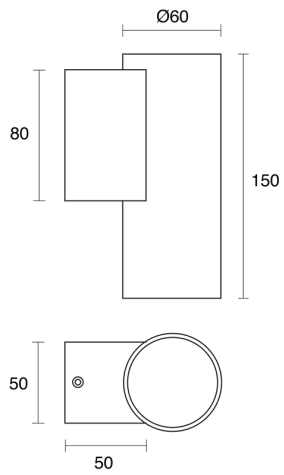

HEIDE DOWN FIXED SURFACE MOUNTED

CREATE | INDOOR / WALL LIGHT

ambience

MAKING LIGHT WORK

PHYSICAL

Size	XS, S, M
Installation Method	Fixed Surface Mounted
Accessories	Without Accessory
IP Rating	IP20
Finish	Textured White, Brushed Brass, Textured Black, Brushed Aluminium, Customize

Heide XS

Heide S

Heide M