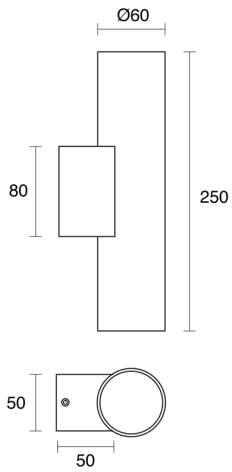

HEIDE UP-DOWN FIXED SURFACE MOUNTED

CREATE | INDOOR / WALL LIGHT

ambience

MAKING LIGHT WORK

PHYSICAL

Size	XS, S, M
Installation Method	Fixed Surface Mounted
Accessories	Without Accessory
IP Rating	IP20
Finish	Textured White, Brushed Brass, Textured Black, Brushed Aluminium, Customize

Heide XS Up-Down

Heide S Up-Down

Heide M Up-Down