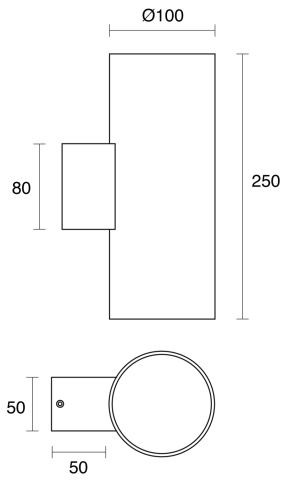

Heide XS Up-Down

Heide M Up-Down