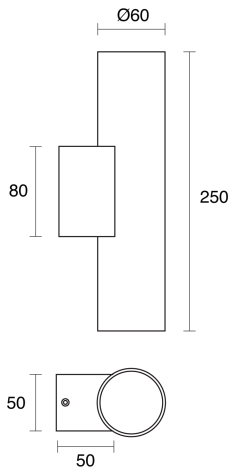

Heide S Up-Down

Heide M Up-Down