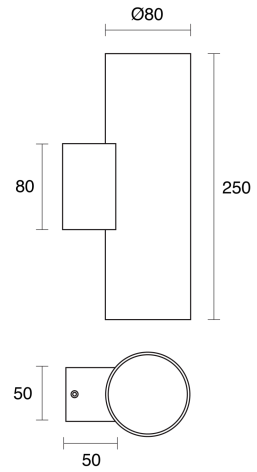

HEIDE UP-DOWN FIXED SURFACE MOUNTED

CREATE / WALL LIGHT

ambience

MAKING LIGHT WORK

PHYSICAL

Size	XS, S, M
Installation Method	Fixed Surface Mounted
Accessories	Without Accessory
IP Rating	IP20
Finish	Textured White, Brushed Brass, Textured Black, Brushed Aluminium, Customize

Heide XS Up-Down

Heide S Up-Down

Heide M Up-Down