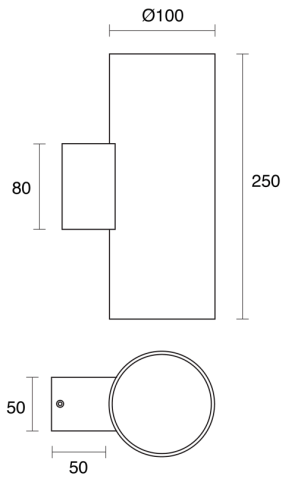

HEIDE UP-DOWN FIXED SURFACE MOUNTED

CREATE | INDOOR / WALL LIGHT

ambience

MAKING LIGHT WORK

PHYSICAL

Size	XS, S, M
Installation Method	Fixed Surface Mounted
Accessories	Without Accessory
IP Rating	IP20
Finish	Textured White, Brushed Brass, Textured Black, Brushed Aluminium, Customize

Heide XS Up-Down

Heide S Up-Down

Heide M Up-Down