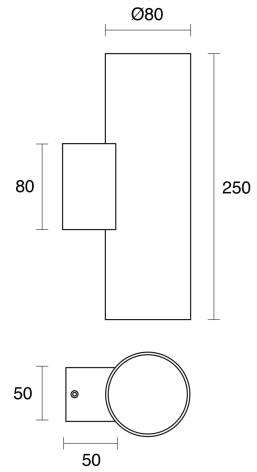

Heide S Up-Down