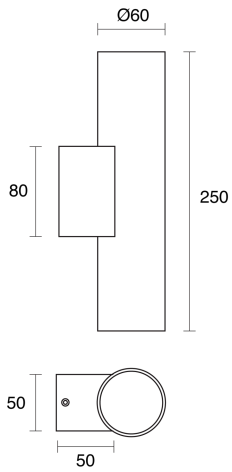

HEIDE UP-DOWN FIXED SURFACE MOUNTED

CREATE / WALL LIGHT

ambience

MAKING LIGHT WORK

PHYSICAL

Size	XS, S, M
Installation Method	Fixed Surface Mounted
Accessories	Without Accessory
IP Rating	IP20
Finish	Textured White, Brushed Brass, Textured Black, Brushed Aluminium, Customize

Heide XS Up-Down

Heide S Up-Down

Heide M Up-Down