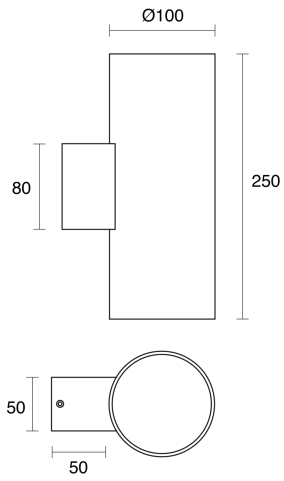

HEIDE UP-DOWN FIXED SURFACE MOUNTED

CREATE / WALL LIGHT

ambience

MAKING LIGHT WORK

PHYSICAL

Size	XS, S, M
Installation Method	Fixed Surface Mounted
Accessories	Without Accessory
IP Rating	IP20
Finish	Textured White, Brushed Brass, Textured Black, Brushed Aluminium, Customize

Heide XS Up-Down

Heide S Up-Down

Heide M Up-Down