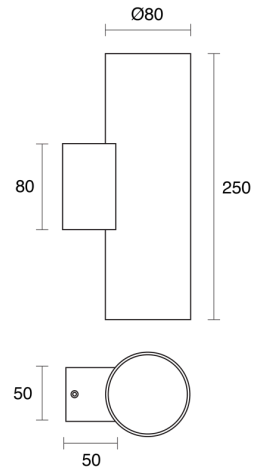

HEIDE UP-DOWN FIXED SURFACE MOUNTED

CREATE | INDOOR / WALL LIGHT

ambience

MAKING LIGHT WORK

PHYSICAL

Size	XS, S, M
Installation Method	Fixed Surface Mounted
Accessories	Without Accessory
IP Rating	IP20
Finish	Textured White, Brushed Brass, Textured Black, Brushed Aluminium, Customize

Heide XS Up-Down

Heide S Up-Down

Heide M Up-Down