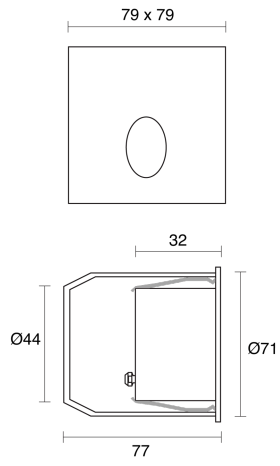

Step Quadro