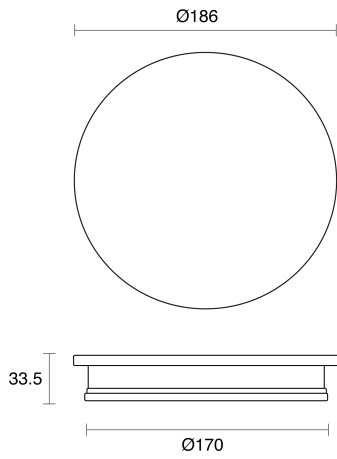

Eclipse Round XS