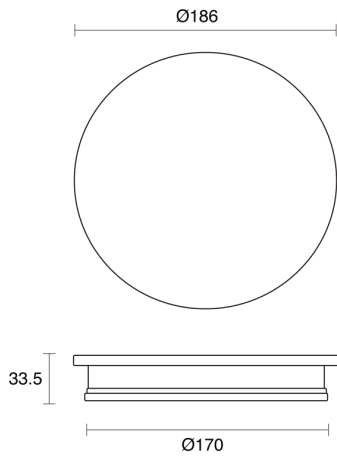

Eclipse Round XS