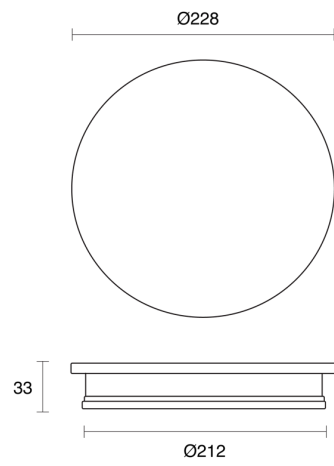

Eclipse Round S