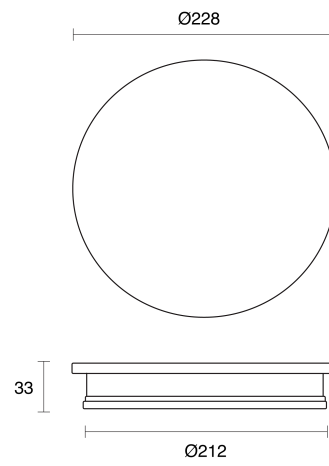

Eclipse Round S