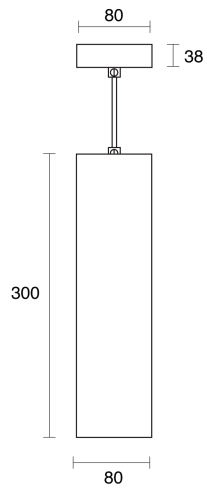

HEIDE ROD SUSPENDED

CREATE / PENDANT

ambience

MAKING LIGHT WORK

PHYSICAL

Size	XS Short, XS Long, S, M
Installation Method	Rod Suspended, Rod Suspended 1.5M
Accessories	Rod Recessed Canopy, Rod Surface Canopy
IP Rating	IP20
Finish	Textured White, Textured Black, Brushed Brass, Brushed Aluminium, Customize

Heide S

Heide M

Heide XS Short

Heide XS Long