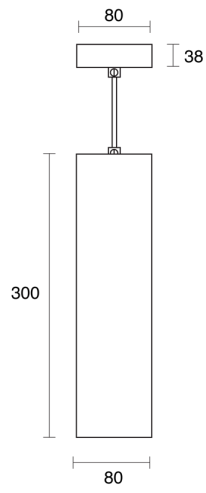

HEIDE ROD SUSPENDED

CREATE | INDOOR / PENDANT

ambience

MAKING LIGHT WORK

PHYSICAL

Size	XS Short, XS Long, S, M
Installation Method	Rod Suspended, Rod Suspended 1.5M
Accessories	Rod Recessed Canopy, Rod Surface Canopy
IP Rating	IP20
Finish	Textured White, Textured Black, Brushed Brass, Brushed Aluminium, Customize

Heide S

Heide M

Heide XS Short

Heide XS Long