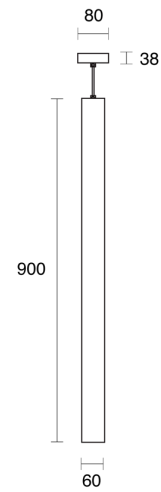

HEIDE ROD SUSPENDED

CREATE | INDOOR / PENDANT

ambience

MAKING LIGHT WORK

PHYSICAL

Size	XS Short, XS Long, S, M
Installation Method	Rod Suspended, Rod Suspended 1.5M
Accessories	Rod Recessed Canopy, Rod Surface Canopy
IP Rating	IP20
Finish	Textured White, Textured Black, Brushed Brass, Brushed Aluminium, Customize

Heide S

Heide M

Heide XS Short

Heide XS Long