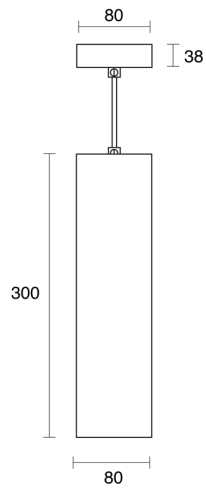

HEIDE ROD SUSPENDED

CREATE | INDOOR / PENDANT

ambience

MAKING LIGHT WORK

PHYSICAL

Size	XS Short, XS Long, S, M
Installation Method	Rod Suspended, Rod Suspended 1.5M
Accessories	Rod Recessed Canopy, Rod Surface Canopy
IP Rating	IP20
Finish	Textured White, Textured Black, Brushed Brass, Brushed Aluminium, Customize

Heide S

Heide M

Heide XS Short

Heide XS Long