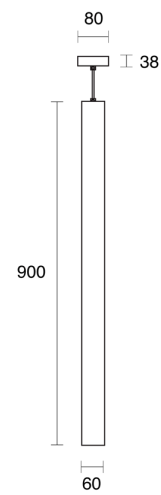

HEIDE ROD SUSPENDED

CREATE | INDOOR / PENDANT

ambience

MAKING LIGHT WORK

PHYSICAL

Size	XS Short, XS Long, S, M
Installation Method	Rod Suspended, Rod Suspended 1.5M
Accessories	Rod Recessed Canopy, Rod Surface Canopy
IP Rating	IP20
Finish	Textured White, Textured Black, Brushed Brass, Brushed Aluminium, Customize

Heide S

Heide M

Heide XS Short

Heide XS Long