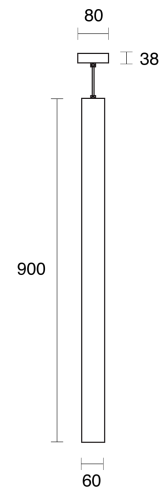

HEIDE ROD SUSPENDED

CREATE / PENDANT

ambience

MAKING LIGHT WORK

PHYSICAL

Size	XS Short, XS Long, S, M
Installation Method	Rod Suspended, Rod Suspended 1.5M
Accessories	Rod Recessed Canopy, Rod Surface Canopy
IP Rating	IP20
Finish	Textured White, Textured Black, Brushed Brass, Brushed Aluminium, Customize

Heide S

Heide M

Heide XS Short

Heide XS Long