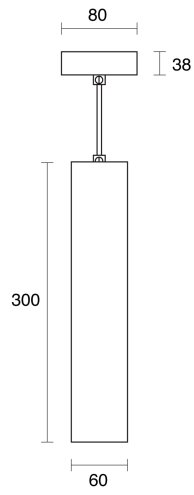

HEIDE ROD SUSPENDED

CREATE / PENDANT

ambience

MAKING LIGHT WORK

PHYSICAL

Size	XS Short, XS Long, S, M
Installation Method	Rod Suspended, Rod Suspended 1.5M
Accessories	Rod Recessed Canopy, Rod Surface Canopy
IP Rating	IP20
Finish	Textured White, Textured Black, Brushed Brass, Brushed Aluminium, Customize

Heide S

Heide M

Heide XS Short

Heide XS Long