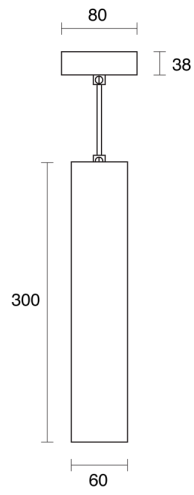

HEIDE ROD SUSPENDED

CREATE | INDOOR / PENDANT

ambience

MAKING LIGHT WORK

PHYSICAL

Size	XS Short, XS Long, S, M
Installation Method	Rod Suspended, Rod Suspended 1.5M
Accessories	Rod Recessed Canopy, Rod Surface Canopy
IP Rating	IP20
Finish	Textured White, Textured Black, Brushed Brass, Brushed Aluminium, Customize

Heide S

Heide M

Heide XS Short

Heide XS Long