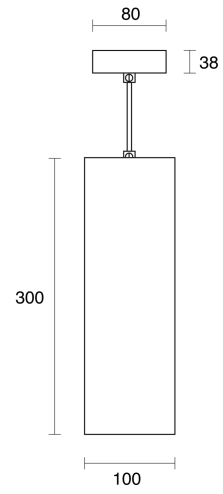

HEIDE ROD SUSPENDED

CREATE / PENDANT

ambience

MAKING LIGHT WORK

PHYSICAL

Size	XS Short, XS Long, S, M
Installation Method	Rod Suspended, Rod Suspended 1.5M
Accessories	Rod Recessed Canopy, Rod Surface Canopy
IP Rating	IP20
Finish	Textured White, Textured Black, Brushed Brass, Brushed Aluminium, Customize

Heide S

Heide M

Heide XS Short

Heide XS Long