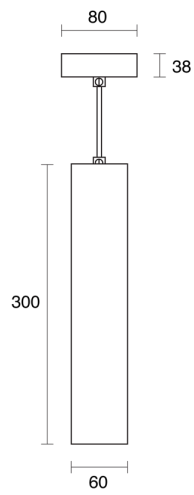

HEIDE ROD SUSPENDED

CREATE | INDOOR / PENDANT

ambience

MAKING LIGHT WORK

PHYSICAL

Size	XS Short, XS Long, S, M
Installation Method	Rod Suspended, Rod Suspended 1.5M
Accessories	Rod Recessed Canopy, Rod Surface Canopy
IP Rating	IP20
Finish	Textured White, Textured Black, Brushed Brass, Brushed Aluminium, Customize

Heide S

Heide M

Heide XS Short

Heide XS Long