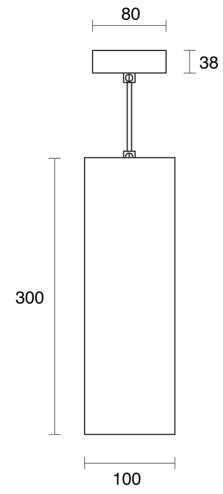

HEIDE ROD SUSPENDED

CREATE | INDOOR / PENDANT

ambience

MAKING LIGHT WORK

PHYSICAL

Size	XS Short, XS Long, S, M
Installation Method	Rod Suspended, Rod Suspended 1.5M
Accessories	Rod Recessed Canopy, Rod Surface Canopy
IP Rating	IP20
Finish	Textured White, Textured Black, Brushed Brass, Brushed Aluminium, Customize

Heide S

Heide M

Heide XS Short

Heide XS Long