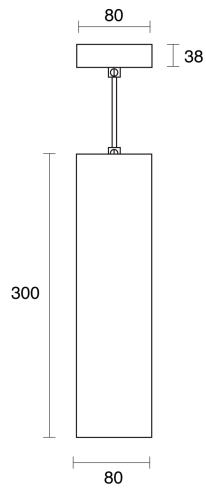

HEIDE FLEX SUSPENDED

CREATE / PENDANT

ambience

MAKING LIGHT WORK

PHYSICAL

Size	XS Short, XS Long, S, M
Installation Method	Flex Suspended, Flex Suspended 1.5M Black Cloth, Flex Suspended 1.5M Custom Cloth, Flex Suspended 1.5M White Cloth
Accessories	Flex Recessed Canopy, Flex Surface Canopy
IP Rating	IP20
Finish	Textured White, Textured Black, Brushed Brass, Brushed Aluminium, Customize

Heide S

Heide M

Heide XS Short

Heide XS Long