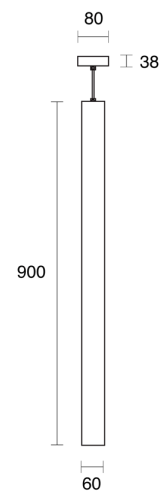

HEIDE FLEX SUSPENDED

CREATE | INDOOR / PENDANT

ambience

MAKING LIGHT WORK

PHYSICAL

Size	XS Short, XS Long, S, M
Installation Method	Flex Suspended, Flex Suspended 1.5M Black Cloth, Flex Suspended 1.5M Custom Cloth, Flex Suspended 1.5M White Cloth
Accessories	Flex Recessed Canopy, Flex Surface Canopy
IP Rating	IP20
Finish	Textured White, Textured Black, Brushed Brass, Brushed Aluminium, Customize

Heide S

Heide M

Heide XS Short

Heide XS Long