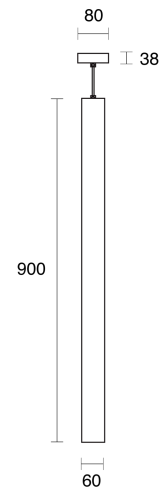

HEIDE FLEX SUSPENDED

CREATE / PENDANT

ambience

MAKING LIGHT WORK

PHYSICAL

Size	XS Short, XS Long, S, M
Installation Method	Flex Suspended, Flex Suspended 1.5M Black Cloth, Flex Suspended 1.5M Custom Cloth, Flex Suspended 1.5M White Cloth
Accessories	Flex Recessed Canopy, Flex Surface Canopy
IP Rating	IP20
Finish	Textured White, Textured Black, Brushed Brass, Brushed Aluminium, Customize

Heide S

Heide M

Heide XS Short

Heide XS Long