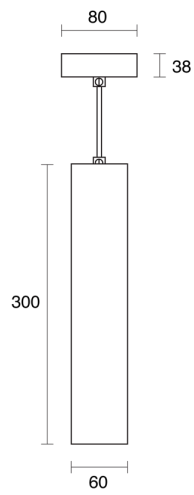

HEIDE FLEX SUSPENDED

CREATE | INDOOR / PENDANT

ambience

MAKING LIGHT WORK

PHYSICAL

Size	XS Short, XS Long, S, M
Installation Method	Flex Suspended, Flex Suspended 1.5M Black Cloth, Flex Suspended 1.5M Custom Cloth, Flex Suspended 1.5M White Cloth
Accessories	Flex Recessed Canopy, Flex Surface Canopy
IP Rating	IP20
Finish	Textured White, Textured Black, Brushed Brass, Brushed Aluminium, Customize

Heide S

Heide M

Heide XS Short

Heide XS Long