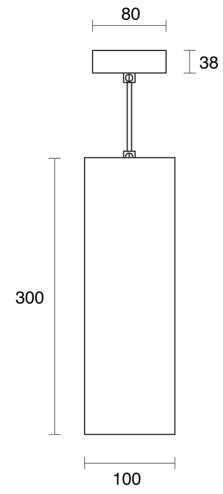

HEIDE FLEX SUSPENDED

CREATE | INDOOR / PENDANT

ambience

MAKING LIGHT WORK

PHYSICAL

Size	XS Short, XS Long, S, M
Installation Method	Flex Suspended, Flex Suspended 1.5M Black Cloth, Flex Suspended 1.5M Custom Cloth, Flex Suspended 1.5M White Cloth
Accessories	Flex Recessed Canopy, Flex Surface Canopy
IP Rating	IP20
Finish	Textured White, Textured Black, Brushed Brass, Brushed Aluminium, Customize

Heide S

Heide M

Heide XS Short

Heide XS Long