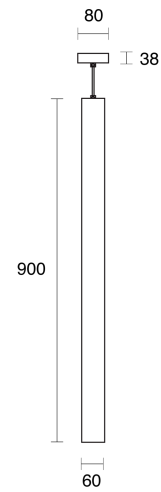

HEIDE FLEX SUSPENDED

CREATE / PENDANT

ambience

MAKING LIGHT WORK

PHYSICAL

Size	XS Short, XS Long, S, M
Installation Method	Flex Suspended, Flex Suspended 1.5M Black Cloth, Flex Suspended 1.5M Custom Cloth, Flex Suspended 1.5M White Cloth
Accessories	Flex Recessed Canopy, Flex Surface Canopy
IP Rating	IP20
Finish	Textured White, Textured Black, Brushed Brass, Brushed Aluminium, Customize

Heide S

Heide M

Heide XS Short

Heide XS Long