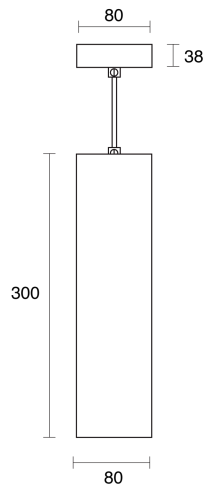

HEIDE FLEX SUSPENDED

CREATE / PENDANT

ambience

MAKING LIGHT WORK

PHYSICAL

Size	XS Short, XS Long, S, M
Installation Method	Flex Suspended, Flex Suspended 1.5M Black Cloth, Flex Suspended 1.5M Custom Cloth, Flex Suspended 1.5M White Cloth
Accessories	Flex Recessed Canopy, Flex Surface Canopy
IP Rating	IP20
Finish	Textured White, Textured Black, Brushed Brass, Brushed Aluminium, Customize

Heide S

Heide M

Heide XS Short

Heide XS Long