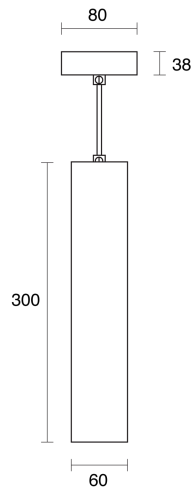

HEIDE FLEX SUSPENDED

CREATE / PENDANT

ambience

MAKING LIGHT WORK

PHYSICAL

Size	XS Short, XS Long, S, M
Installation Method	Flex Suspended, Flex Suspended 1.5M Black Cloth, Flex Suspended 1.5M Custom Cloth, Flex Suspended 1.5M White Cloth
Accessories	Flex Recessed Canopy, Flex Surface Canopy
IP Rating	IP20
Finish	Textured White, Textured Black, Brushed Brass, Brushed Aluminium, Customize

Heide S

Heide M

Heide XS Short

Heide XS Long