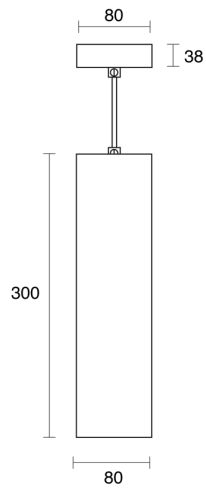

HEIDE FLEX SUSPENDED

CREATE | INDOOR / PENDANT

ambience

MAKING LIGHT WORK

PHYSICAL

Size	XS Short, XS Long, S, M
Installation Method	Flex Suspended, Flex Suspended 1.5M Black Cloth, Flex Suspended 1.5M Custom Cloth, Flex Suspended 1.5M White Cloth
Accessories	Flex Recessed Canopy, Flex Surface Canopy
IP Rating	IP20
Finish	Textured White, Textured Black, Brushed Brass, Brushed Aluminium, Customize

Heide S

Heide M

Heide XS Short

Heide XS Long