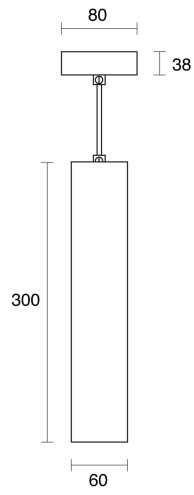

HEIDE FLEX SUSPENDED

CREATE / PENDANT

ambience

MAKING LIGHT WORK

PHYSICAL

Size	XS Short, XS Long, S, M
Installation Method	Flex Suspended, Flex Suspended 1.5M Black Cloth, Flex Suspended 1.5M Custom Cloth, Flex Suspended 1.5M White Cloth
Accessories	Flex Recessed Canopy, Flex Surface Canopy
IP Rating	IP20
Finish	Textured White, Textured Black, Brushed Brass, Brushed Aluminium, Customize

Heide S

Heide M

Heide XS Short

Heide XS Long