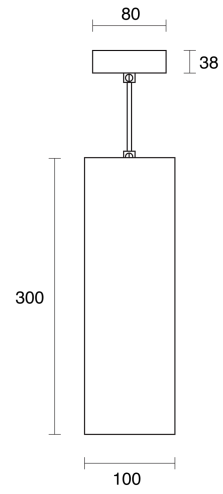

HEIDE FLEX SUSPENDED

CREATE / PENDANT

ambience

MAKING LIGHT WORK

PHYSICAL

Size	XS Short, XS Long, S, M
Installation Method	Flex Suspended, Flex Suspended 1.5M Black Cloth, Flex Suspended 1.5M Custom Cloth, Flex Suspended 1.5M White Cloth
Accessories	Flex Recessed Canopy, Flex Surface Canopy
IP Rating	IP20
Finish	Textured White, Textured Black, Brushed Brass, Brushed Aluminium, Customize

Heide S

Heide M

Heide XS Short

Heide XS Long