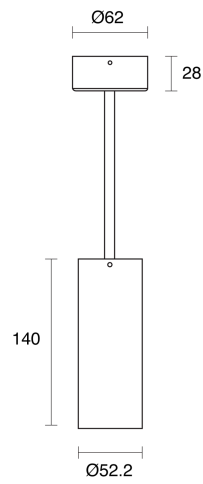

Andro XS

Andro M

Andro XXS