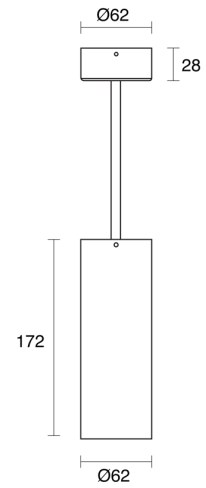

Andro S

Andro M

Andro XXS