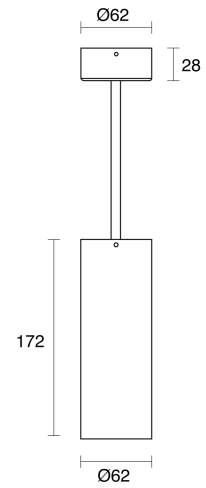

Andro S

Andro M

Andro XXS