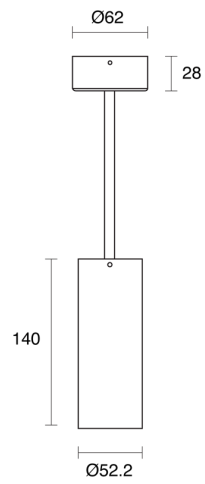

Andro XS

Andro M

Andro XXS