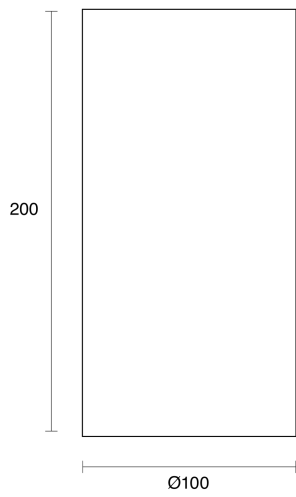

Heide XS

Heide M