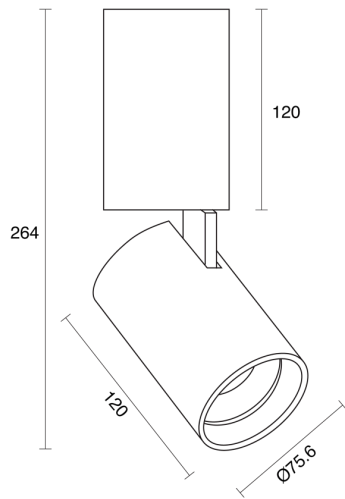

Andro XS

Andro M