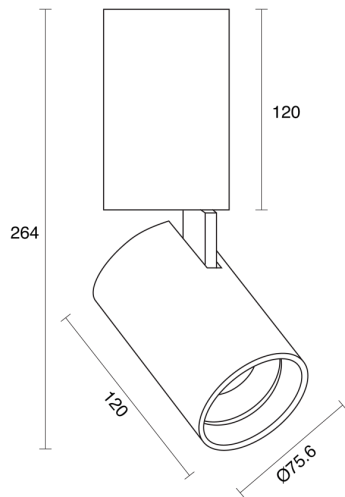

Andro XS

Andro M