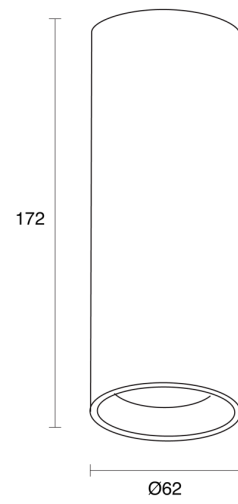

ANDRO FIXED SURFACE MOUNTED

INDOOR / SPOTLIGHT

ambience

MAKING LIGHT WORK

PHYSICAL

Size	XXS, XS, S, M, L
Installation Method	Fixed Surface Mounted
Accessories	Honeycomb Louvre, Softening Lens, Without Accessory
IP Rating	IP20
Finish	Textured White, Textured Black, All White, Non-Brushed Aluminium, Custom

ELECTRICAL

Wattage	6W, 10W, 15W, 25W, 35W
Forward Current	150mA, 250mA, 350mA, 600mA, 900mA
Voltage	240V
Dimming Control	1-10V Dimmable, Casambi Dimmable, DALI Dimmable, Phase-Cut Dimmable

O P T I C A L

Andro XS

Andro S

Andro M

Andro L

Andro XXS