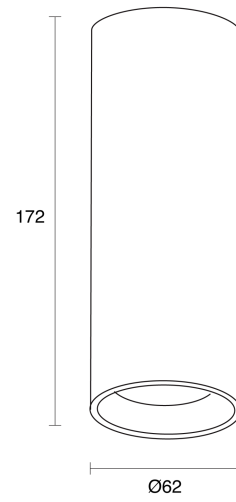

ANDRO FIXED SURFACE MOUNTED

INDOOR / SPOTLIGHT

ambience

MAKING LIGHT WORK

PHYSICAL

Size	XXS, XS, S, M, L
Installation Method	Fixed Surface Mounted
Accessories	Honeycomb Louvre, Softening Lens, Without Accessory
IP Rating	IP20
Finish	Textured White, Textured Black, All White, Non-Brushed Aluminium, Custom

ELECTRICAL

Wattage	6W, 10W, 15W, 25W, 35W
Forward Current	150mA, 250mA, 350mA, 600mA, 900mA
Voltage	240V
Dimming Control	1-10V Dimmable, Casambi Dimmable, DALI Dimmable, Phase-Cut Dimmable

O P T I C A L

Andro XS

Andro S

Andro M

Andro L

Andro XXS