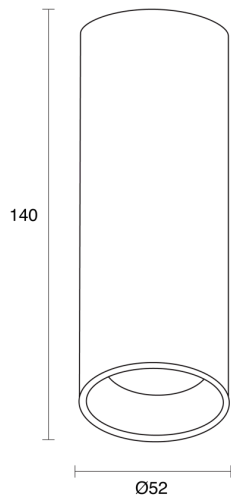

ANDRO FIXED SURFACE MOUNTED

INDOOR / SPOTLIGHT

ambience

MAKING LIGHT WORK

PHYSICAL

Size	XXS, XS, S, M, L
Installation Method	Fixed Surface Mounted
Accessories	Honeycomb Louvre, Softening Lens, Without Accessory
IP Rating	IP20
Finish	Textured White, Textured Black, All White, Non-Brushed Aluminium, Custom

ELECTRICAL

Wattage	6W, 10W, 15W, 25W, 35W
Forward Current	150mA, 250mA, 350mA, 600mA, 900mA
Voltage	240V
Dimming Control	1-10V Dimmable, Casambi Dimmable, DALI Dimmable, Phase-Cut Dimmable

O P T I C A L

Andro XS

Andro S

Andro M

Andro L

Andro XXS