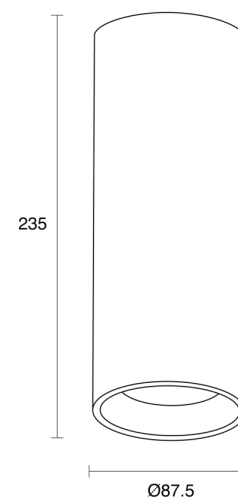

ELECTRICAL

Wattage	6W, 10W, 15W, 25W, 35W
Forward Current	150mA, 250mA, 350mA, 600mA, 900mA
Voltage	240V
Dimming Control	1-10V Dimmable, Casambi Dimmable, DALI Dimmable, Phase-Cut Dimmable

O P T I C A L

Andro XS

Andro S

Andro M

Andro L

Andro XXS