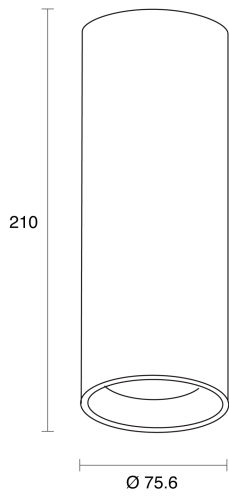

ELECTRICAL

Wattage	6W, 10W, 15W, 25W, 35W
Forward Current	150mA, 250mA, 350mA, 600mA, 900mA
Voltage	240V
Dimming Control	1-10V Dimmable, Casambi Dimmable, DALI Dimmable, Phase-Cut Dimmable

O P T I C A L

Optic	Lens
Distribution	Spot / Narrow / Medium / Wide / Flood
CCT	2200K, 2400K, 2700K, 3000K, 4000K
CRI	CRI90
System Lumen	261lm - 3177lm
System Efficacy	Up to 95lm/W
Light Output Ratio	80
Lifetime (L70B50)	50,000hrs

Andro XS

Andro S

Andro M

Andro L

Andro XXS