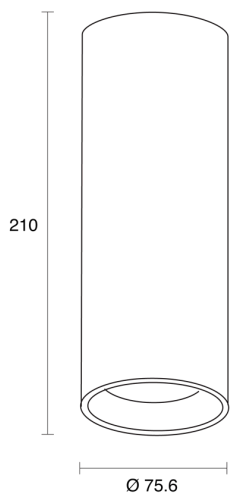

ELECTRICAL

Wattage	6W, 10W, 15W, 25W, 35W
Forward Current	150mA, 250mA, 350mA, 600mA, 900mA
Voltage	240V
Dimming Control	1-10V Dimmable, Casambi Dimmable, DALI Dimmable, Phase-Cut Dimmable

O P T I C A L

Optic	Lens
Distribution	Spot / Narrow / Medium / Wide / Flood
CCT	2200K, 2400K, 2700K, 3000K, 4000K
CRI	CRI90
System Lumen	261lm - 3177lm
System Efficacy	Up to 95lm/W
Light Output Ratio	80
Lifetime (L70B50)	50,000hrs

Andro XS

Andro S

Andro M

Andro L

Andro XXS