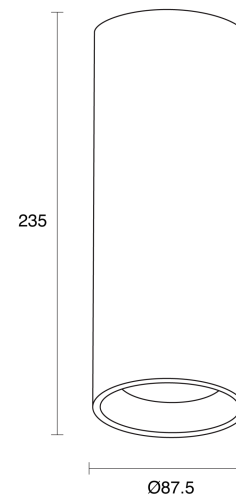

ELECTRICAL

Wattage	6W, 10W, 15W, 25W, 35W
Forward Current	150mA, 250mA, 350mA, 600mA, 900mA
Voltage	240V
Dimming Control	1-10V Dimmable, Casambi Dimmable, DALI Dimmable, Phase-Cut Dimmable

O P T I C A L

Andro XS

Andro S

Andro M

Andro L

Andro XXS