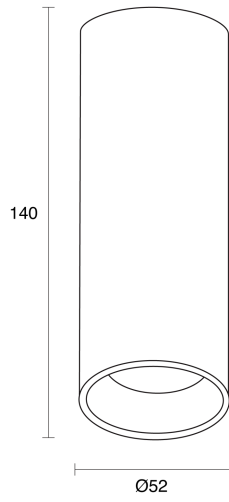

ELECTRICAL

Wattage	6W, 10W, 15W, 25W, 35W
Forward Current	150mA, 250mA, 350mA, 600mA, 900mA
Voltage	240V
Dimming Control	1-10V Dimmable, Casambi Dimmable, DALI Dimmable, Phase-Cut Dimmable

O P T I C A L

Andro XS

Andro S

Andro M

Andro L

Andro XXS