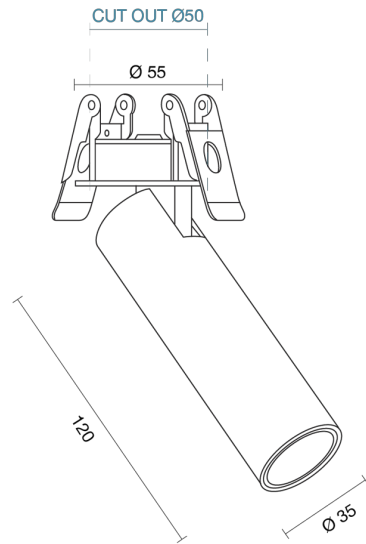

Andro S

Andro XXS