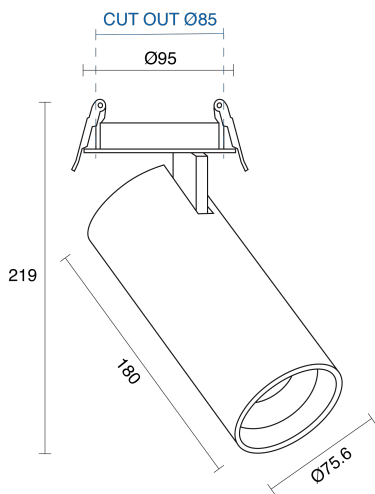

Andro XS

Andro M