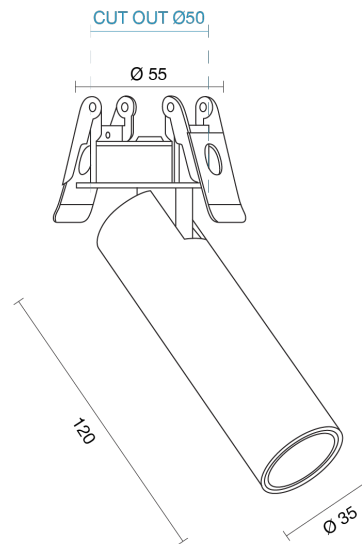

Andro S

Andro XXS