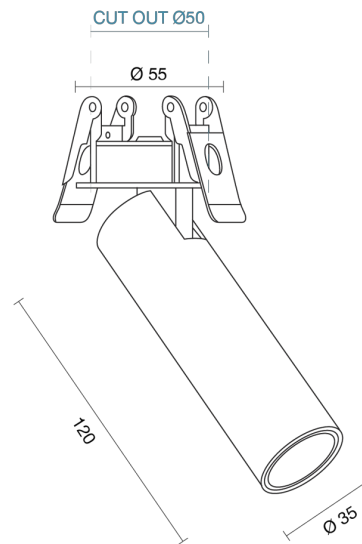

Andro S

Andro XXS