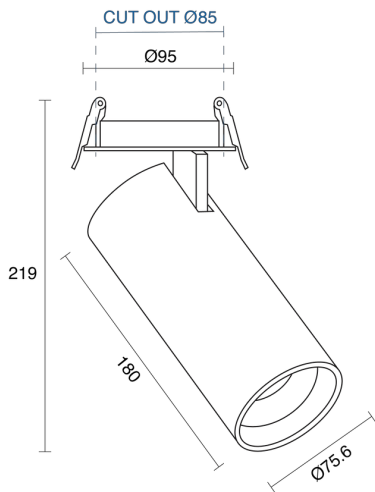

Andro XS

Andro M