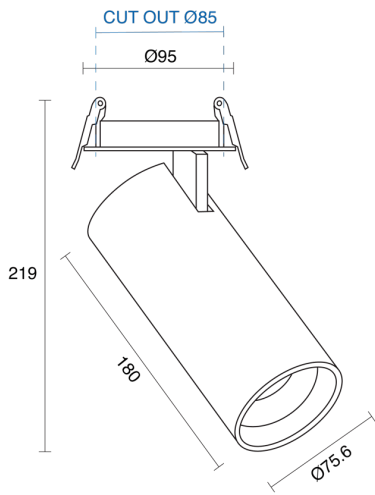

Andro XS

Andro M