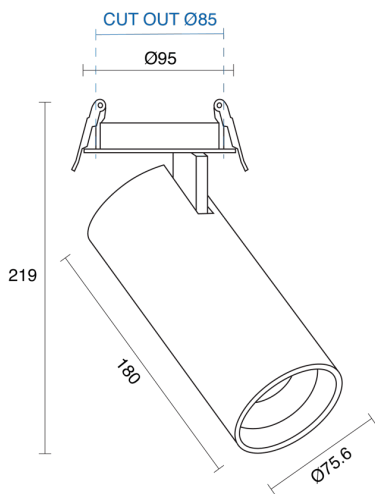

Andro XS

Andro M