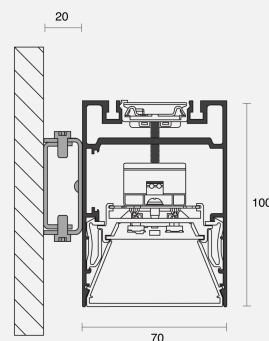

## PHYSICAL

Installation Method	Wall Mounted
Dimensions (mm)	70mmx100mmx1155mm
IP Rating	IP20
Finish	Textured Silver