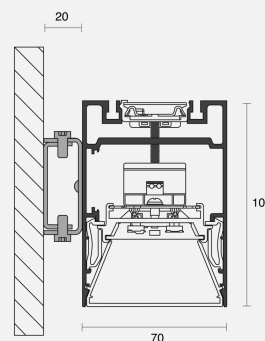

PURE 3 WALL MOUNTED

INDOOR / LINEAR

ambience

MAKING LIGHT WORK

PHYSICAL

Installation Method	Wall Mounted
Dimensions (mm)	70mmx100mmx1155mm
IP Rating	IP20
Finish	Textured Silver

ELECTRICAL

Wattage	18.9
Forward Current	200mA
Voltage	240V
Dimming Control	DALI-Dimmable