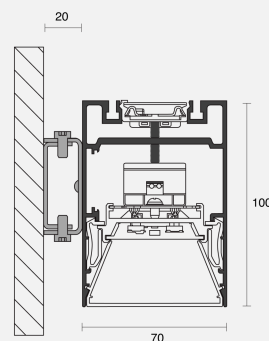

PURE 3 WALL MOUNTED

INDOOR / LINEAR

ambience

MAKING LIGHT WORK

PHYSICAL

Installation Method	Wall Mounted
Dimensions (mm)	70mmx100mmx1155mm
IP Rating	IP20
Finish	Textured Silver

ELECTRICAL

Wattage	18.9
Forward Current	200mA
Voltage	240V
Dimming Control	DALI-Dimmable

Pure 3 Wall Mounted 1155mm Textured Silver Direct Only CRI90 3000K 200mA Microprism & Microfoil DALI Dim