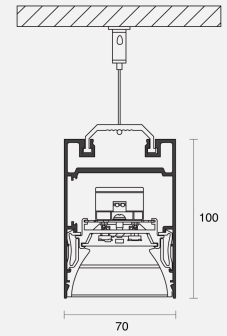

PURE 3 SUSPENDED

INDOOR / LINEAR

ambience

MAKING LIGHT WORK

PHYSICAL

Installation Method	Suspended
Dimensions (mm)	70mmx100mmx1155mm
IP Rating	IP20
Finish	Textured Silver

ELECTRICAL

Wattage	18.9
Forward Current	200mA
Voltage	240V
Dimming Control	DALI-Dimmable