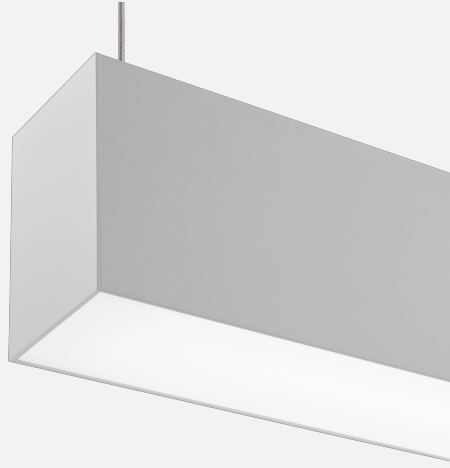

PURE 3 SUSPENDED

INDOOR / LINEAR

ambience

MAKING LIGHT WORK

PHYSICAL

Installation Method	Suspended
Dimensions (mm)	70mmx100mmx1155mm
IP Rating	IP20
Finish	Textured Silver

ELECTRICAL

Wattage	18.9
Forward Current	200mA
Voltage	240V
Dimming Control	DALI-Dimmable

RoHS

IP20

O P T I C A L

Optic Microprism & Microfoil

Distribution Direct Only

CCT 3000K

CRI CRI90

System Lumen 1665.63

Pure 3 Suspended 1155mm Textured Silver Direct Only CRI90 3000K 200mA Microprism & Microfoil DALI Dim