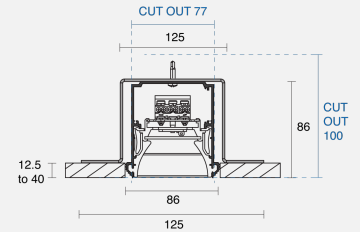

PURE 3 RECESSED

INDOOR / LINEAR

ambience

MAKING LIGHT WORK

PHYSICAL

Installation Method	Recessed
Dimensions (mm)	86mmx86mmx1171mm
Cutout Size (mm)	77mmx100mm
IP Rating	IP20
Finish	Textured Silver

ELECTRICAL

Wattage	18.9
Forward Current	200mA
Voltage	240V
Dimming Control	DALI-Dimmable

RoHS

IP20

O P T I C A L

Optic	Microprism & Microfoil
-------	------------------------

Distribution	Direct Only
--------------	-------------

Pure 3 Recessed 1171mm Textured Silver Direct Only CRI90 3000K 200mA Microprism & Microfoil DALI Dim