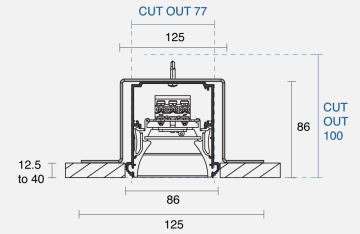

PURE 3 RECESSED

INDOOR / LINEAR

ambience

MAKING LIGHT WORK

PHYSICAL

Installation Method	Recessed
Dimensions (mm)	86mmx86mmx1171mm
Cutout Size (mm)	77mmx100mm
IP Rating	IP20
Finish	Textured Silver

ELECTRICAL

Wattage	18.9
Forward Current	200mA
Voltage	240V
Dimming Control	DALI-Dimmable

RoHS

IP20

O P T I C A L

Optic Microprism & Microfoil

Distribution Direct Only

CCT 3000K

CRI CRI90

Order Code: P33E117.9006E1930.200MAMMDD

Pure 3 Recessed 1171mm Textured Silver Direct Only CRI90 3000K 200mA Microprism & Microfoil DALI Dim