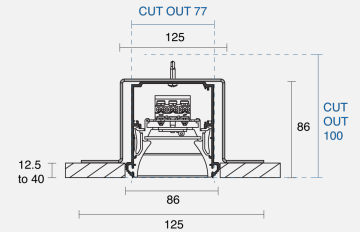

## PHYSICAL

Installation Method	Recessed
Dimensions (mm)	86mmx86mmx1171mm
Cutout Size (mm)	77mmx100mm
IP Rating	IP20
Finish	Textured Silver

**Pure 3 Recessed 1171mm Textured Silver Direct Only CRI90 3000K 200mA Microprism & Microfoil DALI Dim**