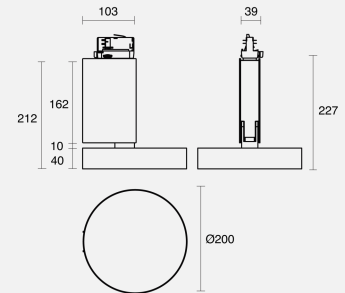

ABACO TRACK MOUNTED

INDOOR / TRACKLIGHT

ambience

MAKING LIGHT WORK

PHYSICAL

Size	S
Installation Method	Track Mounted
Dimensions (mm)	Ø200mmx212mm
Accessories	Without Accessory
IP Rating	IP20
Finish	Textured White
Rotate Angle	355°
Tilt Angle	90°

ELECTRICAL

Wattage	28W
Forward Current	700mA
Voltage	240V
Dimming Control	Non-Dimmable

RoHS

O P T I C A L

Optic	Diffuser
Distribution	Flood 109°
CCT	3000K
CRI	CRI80
System Lumen	1940lm
System Efficacy	69lm/W
Light Output Ratio	80
Lifetime (L70B50)	50000hrs

IP20**A D D I T I O N A L**

LED Module	SMD Seoul
LED Driver	Integral
Warranty	3 Years

Order Code: **BTR33TM01.930SMF.28W0001**

Abaco S Track Tracklight White CRI80 3000K 1940lm 109° 28W 700mA Non-Dim