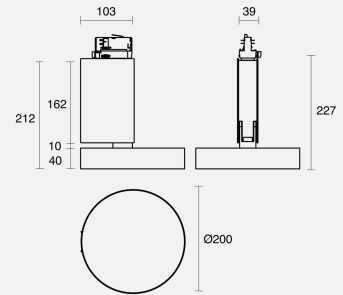

ABACO TRACK MOUNTED

INDOOR / TRACKLIGHT

ambience

MAKING LIGHT WORK

PHYSICAL

Size	S
Installation Method	Track Mounted
Dimensions (mm)	Ø200mmx212mm
Accessories	Without Accessory
IP Rating	IP20
Finish	Textured White
Rotate Angle	355°
Tilt Angle	90°

ELECTRICAL

Wattage	28W
Forward Current	700mA
Voltage	240V
Dimming Control	Non-Dimmable

RoHS

O P T I C A L

Optic	Diffuser
Distribution	Flood 109°
CCT	3000K
CRI	CRI80
System Lumen	1940lm
System Efficacy	69lm/W
Light Output Ratio	80
Lifetime (L70B50)	50000hrs

IP20**A D D I T I O N A L**

LED Module	SMD Seoul
LED Driver	Integral
Warranty	3 Years

Order Code: **BTR33TM01.930SMF.28W0001**

Abaco S Track Tracklight White CRI80 3000K 1940lm 109° 28W 700mA Non-Dim