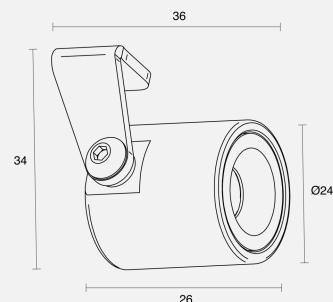

BRISE ADJUSTABLE SURFACE MOUNTED

INDOOR / SPOTLIGHT

ambience

MAKING LIGHT WORK

PHYSICAL

Installation Method	Adjustable Surface Mounted
Dimensions (mm)	Ø24x26x34mm
Accessories	Without Accessory
IP Rating	IP40
Finish	Textured White