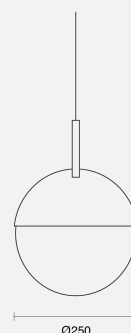

## PHYSICAL

Size	S
Installation Method	Flex Suspended 1M Clear
Dimensions (mm)	Ø250mm
Accessories	Flex Surface Canopy
IP Rating	IP20
Finish	Chrome

## A D D I T I O N A L

LED Module E27 (To be ordered separately)

---

**Order Code: BPN40SU45.XXXE2D.XXWX003**

**Perene Half S (Ø250mm) Flex Sus 1M Clear Pendant Chrome No Lamp E27 Matt Opal Diffused SM Canopy**