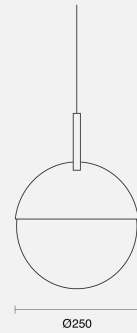

PERENE HALF FLEX SUSPENDED

CREATE / PENDANT

ambience

MAKING LIGHT WORK

PHYSICAL

Size	S
Installation Method	Flex Suspended 1M Clear
Dimensions (mm)	Ø250mm
Accessories	Flex Surface Canopy
IP Rating	IP20
Finish	Chrome

LED Module E27 (To be ordered separately)

Order Code: BPN40SU45.XXXE2D.XXWX003

Perene Half S (Ø250mm) Flex Sus 1M Clear Pendant Chrome No Lamp E27 Matt Opal Diffused SM Canopy