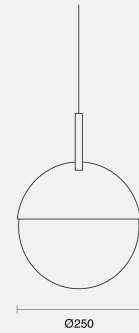

PERENE HALF FLEX SUSPENDED

CREATE / PENDANT

ambience

MAKING LIGHT WORK

PHYSICAL

Size	S
Installation Method	Flex Suspended 1M Clear
Dimensions (mm)	Ø250mm
Accessories	Flex Surface Canopy
IP Rating	IP20
Finish	Chrome

LED Module E27 (To be ordered separately)

Order Code: BPN40SU45.XXXE2D.XXWX003

Perene Half S (Ø250mm) Flex Sus 1M Clear Pendant Chrome No Lamp E27 Matt Opal Diffused SM Canopy