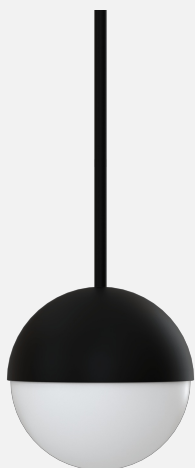

PERENE HALF ROD SUSPENDED

CREATE | INDOOR / PENDANT

ambience

MAKING LIGHT WORK

PHYSICAL

Size	S
Installation Method	Rod Suspended 1M
Dimensions (mm)	Ø250mm
Accessories	Rod Surface Canopy
IP Rating	IP20
Finish	Chrome

ELECTRICAL

Dimming Control	240V Input
-----------------	------------

RoHS

IP20

O P T I C A L

Optic Matt Opal Diffuser

Distribution Diffused

A D D I T I O N A L

LED Module E27 (To be ordered separately)

Order Code: **BPN40RS45.XXXE2D.XXWX003**

Perene Half S (Ø250mm) Rod Sus 1M Pendant Chrome No Lamp E27 Matt Opal Diffused SM Canopy