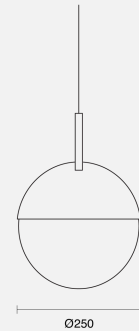

PERENE HALF ROD SUSPENDED

CREATE / PENDANT

ambience

MAKING LIGHT WORK

PHYSICAL

Size	S
Installation Method	Rod Suspended 1M
Dimensions (mm)	Ø250mm
Accessories	Rod Surface Canopy
IP Rating	IP20
Finish	Chrome

LED Module E27 (To be ordered separately)

Order Code: **BPN40RS45.XXXE2D.XXWX003**

Perene Half S (Ø250mm) Rod Sus 1M Pendant Chrome No Lamp E27 Matt Opal Diffused SM Canopy