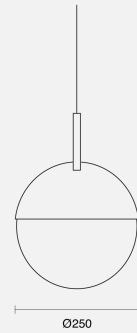

PERENE HALF ROD SUSPENDED

CREATE / PENDANT

ambience

MAKING LIGHT WORK

PHYSICAL

Size	S
Installation Method	Rod Suspended 1M
Dimensions (mm)	Ø250mm
Accessories	Rod Surface Canopy
IP Rating	IP20
Finish	Chrome

LED Module E27 (To be ordered separately)

Order Code: **BPN40RS45.XXXE2D.XXWX003**

Perene Half S (Ø250mm) Rod Sus 1M Pendant Chrome No Lamp E27 Matt Opal Diffused SM Canopy