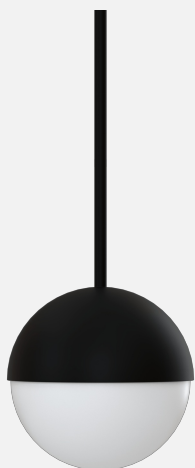

PERENE HALF ROD SUSPENDED

CREATE | INDOOR / PENDANT

ambience

MAKING LIGHT WORK

PHYSICAL

Size	S
Installation Method	Rod Suspended 1M
Dimensions (mm)	Ø250mm
Accessories	Rod Surface Canopy
IP Rating	IP20
Finish	Chrome

ELECTRICAL

Dimming Control	240V Input
-----------------	------------

RoHS

IP20

O P T I C A L

Optic Matt Opal Diffuser

Distribution Diffused

A D D I T I O N A L

LED Module E27 (To be ordered separately)

Order Code: **BPN40RS45.XXXE2D.XXWX003**

Perene Half S (Ø250mm) Rod Sus 1M Pendant Chrome No Lamp E27 Matt Opal Diffused SM Canopy