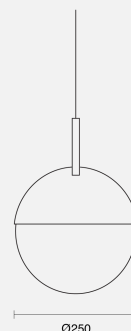

PERENE HALF ROD SUSPENDED

CREATE | INDOOR / PENDANT

ambience

MAKING LIGHT WORK

PHYSICAL

Size	S
Installation Method	Rod Suspended 1M
Dimensions (mm)	Ø250mm
Accessories	Rod Surface Canopy
IP Rating	IP20
Finish	Chrome

LED Module E27 (To be ordered separately)

Order Code: **BPN40RS45.XXXE2D.XXWX003**

Perene Half S (Ø250mm) Rod Sus 1M Pendant Chrome No Lamp E27 Matt Opal Diffused SM Canopy