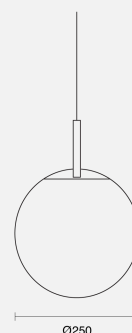

PERENE FULL FLEX SUSPENDED

CREATE / PENDANT

ambience

MAKING LIGHT WORK

PHYSICAL

Size	S
Installation Method	Flex Suspended 1M Clear
Dimensions (mm)	Ø250mm
Accessories	Flex Surface Canopy
IP Rating	IP20
Finish	Chrome

LED Module E27 (To be ordered separately)

Order Code: BPN37SU45.XXXE2D.XXWX003

Perene Full S (Ø250mm) Flex Sus 1M Clear Pendant Chrome No Lamp E27 Matt Opal Diffused SM Canopy