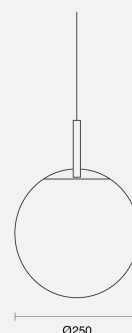

## PHYSICAL

Size	S
Installation Method	Flex Suspended 1M Clear
Dimensions (mm)	Ø250mm
Accessories	Flex Surface Canopy
IP Rating	IP20
Finish	Chrome