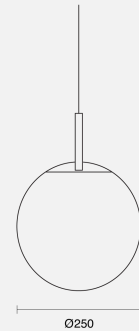

PERENE FULL ROD SUSPENDED

CREATE / PENDANT

ambience

MAKING LIGHT WORK

PHYSICAL

Size	S
Installation Method	Rod Suspended 1M
Dimensions (mm)	Ø250mm
Accessories	Rod Surface Canopy
IP Rating	IP20
Finish	Chrome

LED Module E27 (To be ordered separately)

Order Code: **BPN37RS45.XXXE2D.XXWX003**

Perene Full S (Ø250mm) Rod Sus 1M Pendant Chrome No Lamp E27 Matt Opal Diffused SM Canopy