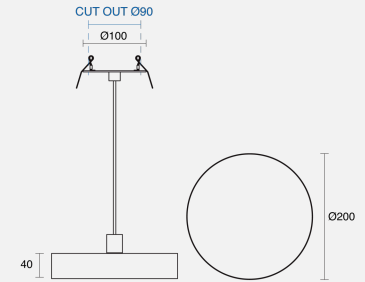

## PHYSICAL

Size	S
Installation Method	Flex Suspended
Dimensions (mm)	Ø200mmx40mm
Cutout Size (mm)	Ø90mm
Accessories	Recessed Canopy
IP Rating	IP20
Finish	Textured White