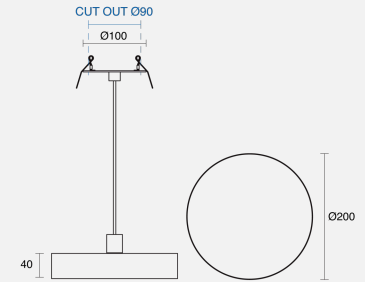

## PHYSICAL

Size	S
Installation Method	Flex Suspended
Dimensions (mm)	Ø200mmx40mm
Cutout Size (mm)	Ø90mm
Accessories	Recessed Canopy
IP Rating	IP20
Finish	Textured White