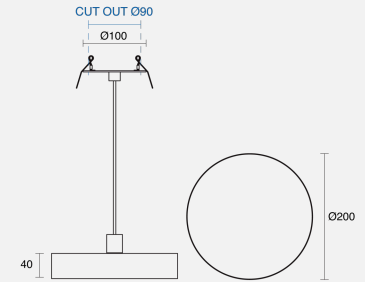

ABACO SUSPENDED (RECESSED CANOPY)

INDOOR / PENDANT

ambience

MAKING LIGHT WORK

PHYSICAL

Size	S
Installation Method	Flex Suspended
Dimensions (mm)	Ø200mmx40mm
Cutout Size (mm)	Ø90mm
Accessories	Recessed Canopy
IP Rating	IP20
Finish	Textured White

ELECTRICAL

Wattage	28W
Forward Current	700mA
Voltage	240V
Dimming Control	Non-Dimmable

RoHS

O P T I C A L

Optic	Diffuser
Distribution	Flood 109°
CCT	3000K
CRI	CRI80
System Lumen	1940lm
System Efficacy	69lm/W
Light Output Ratio	80
Lifetime (L70B50)	50000hrs

IP20**A D D I T I O N A L**

LED Module	SMD Seoul
LED Driver	Remote
Warranty	3 Years

Order Code: BPN33SU01.930SMF.28W0004

Abaco S Flex Suspended Pendant White CRI80 3000K 1940lm 109° 28W 700mA Non-Dim Rec Canopy