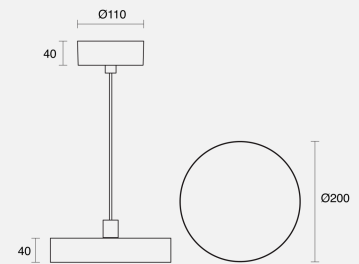

ABACO SUSPENDED (SURFACE CANOPY)

INDOOR / PENDANT

ambience

MAKING LIGHT WORK

PHYSICAL

Size	S
Installation Method	Flex Suspended
Dimensions (mm)	Ø200mmx40mm
Accessories	Surface Mounted Canopy
IP Rating	IP20
Finish	Textured White

ELECTRICAL

Wattage	28W
Forward Current	700mA
Voltage	240V
Dimming Control	Non-Dimmable

RoHS

O P T I C A L

Optic	Diffuser
Distribution	Flood 109°
CCT	3000K
CRI	CRI80
System Lumen	1940lm
System Efficacy	69lm/W
Light Output Ratio	80
Lifetime (L70B50)	50000hrs

IP20**A D D I T I O N A L**

LED Module	SMD Seoul
LED Driver	Integral
Warranty	3 Years

Order Code: BPN33SU01.930SMF.28W0003

Abaco S Flex Suspended Pendant White CRI80 3000K 1940lm 109° 28W 700mA Non-Dim SM Canopy