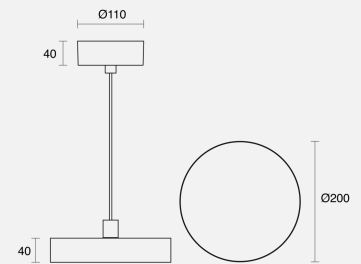

ABACO SUSPENDED (SURFACE CANOPY)

INDOOR / PENDANT

ambience

MAKING LIGHT WORK

PHYSICAL

Size	S
Installation Method	Flex Suspended
Dimensions (mm)	Ø200mmx40mm
Accessories	Surface Mounted Canopy
IP Rating	IP20
Finish	Textured White

ELECTRICAL

Wattage	28W
Forward Current	700mA
Voltage	240V
Dimming Control	Non-Dimmable

RoHS