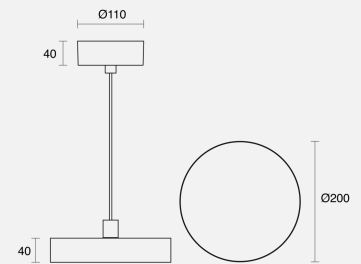

ABACO SUSPENDED (SURFACE CANOPY)

INDOOR / PENDANT

ambience

MAKING LIGHT WORK

PHYSICAL

Size	S
Installation Method	Flex Suspended
Dimensions (mm)	Ø200mmx40mm
Accessories	Surface Mounted Canopy
IP Rating	IP20
Finish	Textured White

ELECTRICAL

Wattage	28W
Forward Current	700mA
Voltage	240V
Dimming Control	Non-Dimmable

RoHS

O P T I C A L

Optic	Diffuser
Distribution	Flood 109°
CCT	3000K
CRI	CRI80
System Lumen	1940lm
System Efficacy	69lm/W
Light Output Ratio	80
Lifetime (L70B50)	50000hrs

IP20**A D D I T I O N A L**

LED Module	SMD Seoul
LED Driver	Integral
Warranty	3 Years

Order Code: BPN33SU01.930SMF.28W0003

Abaco S Flex Suspended Pendant White CRI80 3000K 1940lm 109° 28W 700mA Non-Dim SM Canopy