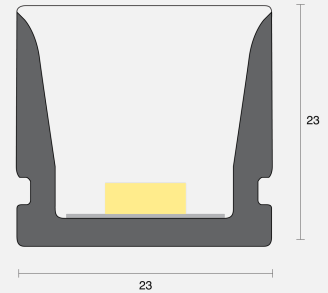

BENDABLE SERENADE IP SURFACE / CONCEALED

OUTDOOR / LINEAR

ambience

MAKING LIGHT WORK

PHYSICAL

Installation Method	Fixed Surface Mounted
Dimensions (mm)	23x23mmx1000mm; Cuttable every 250mm
Accessories	Bottom feed 1M WP+DC CON single end
IP Rating	IP67
Finish	White

ELECTRICAL

Wattage	18W/m
Voltage	24V
Dimming Control	All types (order separately)

RoHS

IP67

O P T I C A L

Distribution	Medium 30°
CCT	3000K
CRI	CRI90
System Efficacy	0lm/W
Lifetime (L70B50)	50,000hrs(indoor); 36,000hrs(outdoor)

Order Code: BLIS56FS23.0930M.18W0403.WH

Bendable Serenade Fix SM 23mm White CRI90 3000K 30° 24LEDs/m 90lm/W 18W/m 24V IP67 Cut 250mm Bottom feed 1M WP+DC CON single end (diecast EC)