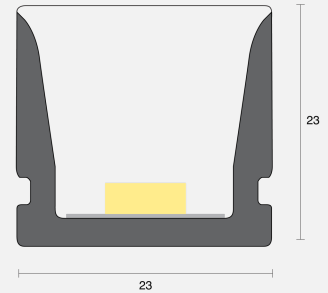

BENDABLE SERENADE IP SURFACE / CONCEALED

OUTDOOR / LINEAR

ambience

MAKING LIGHT WORK

PHYSICAL

Installation Method	Fixed Surface Mounted
Dimensions (mm)	23x23mmx1000mm; Cuttable every 250mm
Accessories	Bottom feed 1M WP+DC CON single end
IP Rating	IP67
Finish	White

ELECTRICAL

Wattage	18W/m
Voltage	24V
Dimming Control	All types (order separately)

RoHS

IP67

O P T I C A L

Distribution	Medium 30°
CCT	3000K
CRI	CRI90
System Efficacy	0lm/W
Lifetime (L70B50)	50,000hrs(indoor); 36,000hrs(outdoor)

Order Code: BLIS56FS23.0930M.18W0403.WH

Bendable Serenade Fix SM 23mm White CRI90 3000K 30° 24LEDs/m 90lm/W 18W/m 24V IP67 Cut 250mm Bottom feed 1M WP+DC CON single end (diecast EC)