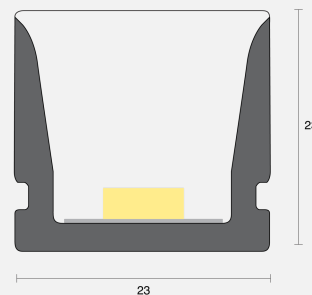

BENDABLE SERENADE SURFACE / CONCEALED

INDOOR / LINEAR

ambience

MAKING LIGHT WORK

PHYSICAL

Installation Method	Fixed Surface Mounted
Dimensions (mm)	23x23mmx1000mm; Cuttable every 250mm
Accessories	Bottom feed 3M FIG8 single end
IP Rating	IP20
Finish	White

A D D I T I O N A L

LED Module	SMD3030 24LEDs/m
LED Driver	Remote
Warranty	3 Years
Add-Ons	Minimum bending radius is 180mm; Max. length is 10m with power at single end and 20m with power at both ends. Also available in IP44 option.

Order Code: BLIS56FS23.0930M.18W0003.WH

Bendable Serenade Fix SM 23mm White CRI90 3000K 30° 24LEDs/m 90lm/W 18W/m 24V IP20 Cut 250mm Bottom feed 3M FIG8 single end (plastic EC)