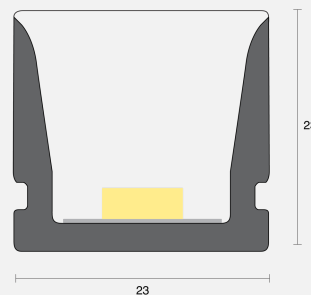

BENDABLE SERENADE SURFACE / CONCEALED

INDOOR / LINEAR

ambience

MAKING LIGHT WORK

PHYSICAL

Installation Method	Fixed Surface Mounted
Dimensions (mm)	23x23mmx1000mm; Cuttable every 250mm
Accessories	Bottom feed 3M FIG8 single end
IP Rating	IP20
Finish	White

A D D I T I O N A L

LED Module	SMD3030 24LEDs/m
LED Driver	Remote
Warranty	3 Years
Add-Ons	Minimum bending radius is 180mm; Max. length is 10m with power at single end and 20m with power at both ends. Also available in IP44 option.

Order Code: BLIS56FS23.0930M.18W0003.WH

Bendable Serenade Fix SM 23mm White CRI90 3000K 30° 24LEDs/m 90lm/W 18W/m 24V IP20 Cut 250mm Bottom feed 3M FIG8 single end (plastic EC)