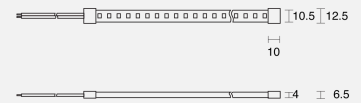

BOOST COLOUR IP FIXED SURFACE MOUNTED

OUTDOOR / LINEAR

ambience

MAKING LIGHT WORK

PHYSICAL

Installation Method	Fixed Surface Mounted
Dimensions (mm)	12.5mmx1000mm; Cuttable every 50mm
Accessories	End 1M WP tails at both ends
IP Rating	IP67

ELECTRICAL

Wattage	10W/m
Voltage	24V
Dimming Control	All types (order separately)

RoHS

IP67

O P T I C A L

Distribution	Flood 120°
CCT	Green
System Lumen	80lm/W
System Efficacy	8lm/W
Lifetime (L70B50)	50,000hrs