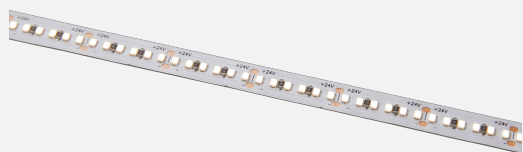

# BOOST COLOUR IP FIXED SURFACE MOUNTED

OUTDOOR / LINEAR

ambience

MAKING LIGHT WORK

## PHYSICAL

Installation Method	Fixed Surface Mounted
Dimensions (mm)	12.5mmx1000mm; Cuttable every 50mm
Accessories	End 1M WP tails at both ends
IP Rating	IP67

## O P T I C A L

Distribution	Flood 120°
CCT	Green
System Lumen	80lm/W
System Efficacy	8lm/W
Lifetime (L70B50)	50,000hrs

## A D D I T I O N A L

LED Module	SMD2835 120LEDs/m
LED Driver	Remote
Warranty	3 Years

---

**Order Code: BLIS29FS10.XR01F.10W0401**

**Boost Colour Fix SM LED Strip 12.5mm Green 120° 120LEDs/m 80lm/W 10W/m 24V IP67 Cut 50mm  
End 1M WP tails at both ends**