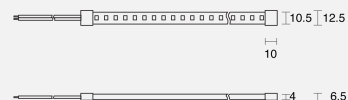

## PHYSICAL

Installation Method	Fixed Surface Mounted
Dimensions (mm)	12.5mmx1000mm; Cuttable every 50mm
Accessories	End 1M WP tails at both ends
IP Rating	IP67