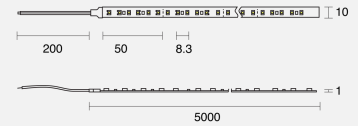

BOOST COLOUR FIXED SURFACE MOUNTED

INDOOR / LINEAR

ambience

MAKING LIGHT WORK

PHYSICAL

Installation Method	Fixed Surface Mounted
Dimensions (mm)	10mmx1000mm; Cuttable every 50mm
Accessories	Rear tails 3m both ends
IP Rating	IP20

ELECTRICAL

Wattage	10W/m
Voltage	24V
Dimming Control	All types (order separately)

RoHS

IP20

O P T I C A L

Distribution	Flood 120°
CCT	Green
System Lumen	430lm/m
System Efficacy	43lm/W
Lifetime (L70B50)	50,000hrs

A D D I T I O N A L

LED Module	SMD2835 120LEDs/m
LED Driver	Remote
Warranty	5 Years

Order Code: BLIS29FS10.XR01F.10W0001

Boost Colour Fix SM LED Strip 10mm Green 120° 120LEDs/m 430lm/m 10W/m 24V Cut 50mm Rear tails 3m both ends