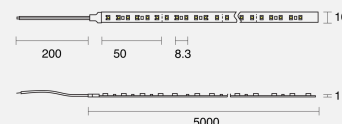

BOOST COLOUR FIXED SURFACE MOUNTED

INDOOR / LINEAR

ambience

MAKING LIGHT WORK

PHYSICAL

Installation Method	Fixed Surface Mounted
Dimensions (mm)	10mmx1000mm; Cuttable every 50mm
Accessories	Rear tails 3m both ends
IP Rating	IP20

ELECTRICAL

Wattage	10W/m
Voltage	24V
Dimming Control	All types (order separately)

RoHS

IP20

O P T I C A L

Distribution	Flood 120°
CCT	Green
System Lumen	430lm/m
System Efficacy	43lm/W
Lifetime (L70B50)	50,000hrs