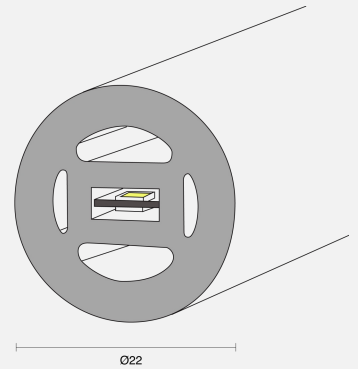

## PHYSICAL

Installation Method	Surface/Suspended
Dimensions (mm)	Ø22mmx1000mm; Cuttable every 35.71mm
Accessories	End feed 1M WP+DC CON single end
IP Rating	IP65

## ELECTRICAL

Wattage	20W/m
Voltage	24V
Dimming Control	All types (order separately)

**RoHS**

**O P T I C A L**

Distribution	Flood 360°
CCT	3000K
CRI	CRI90
System Lumen	950lm
System Efficacy	48lm/W
Lifetime (L70B50)	36,000hrs

**IP65****A D D I T I O N A L**

LED Module	SMD2835 168LEDs/m
LED Driver	Remote
Warranty	3 Years
Add-Ons	Dual Bend; Minimum bending radius is Ø75mm; Max. length is 5m with power at single end

---

**Order Code: BLIS10FS22.0930F.20W0201**

Virtuoso Surface/Sus Ø21M WP+DC CONm CRI90 3000K 360° 168LEDs/m 170lm/W 2x10W/m 24V IP65 End feed 1M WP+DC CON single end (sealed EC)