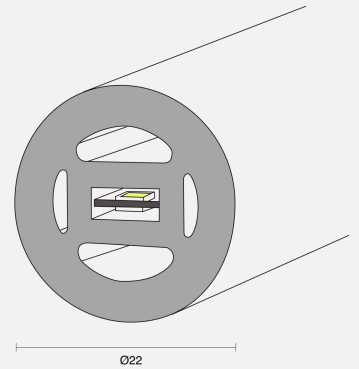

VIRTUOSO IP SURFACE / SUSPENDED

OUTDOOR / LINEAR

ambience

MAKING LIGHT WORK

PHYSICAL

| | |
|---------------------|--------------------------------------|
| Installation Method | Surface/Suspended |
| Dimensions (mm) | Ø22mmx1000mm; Cuttable every 35.71mm |
| Accessories | End feed 1M WP+DC CON single end |
| IP Rating | IP65 |

ELECTRICAL

| | |
|-----------------|------------------------------|
| Wattage | 20W/m |
| Voltage | 24V |
| Dimming Control | All types (order separately) |

RoHS

O P T I C A L

| | |
|-------------------|------------|
| Distribution | Flood 360° |
| CCT | 3000K |
| CRI | CRI90 |
| System Lumen | 950lm |
| System Efficacy | 48lm/W |
| Lifetime (L70B50) | 36,000hrs |

IP65**A D D I T I O N A L**

| | |
|------------|--|
| LED Module | SMD2835 168LEDs/m |
| LED Driver | Remote |
| Warranty | 3 Years |
| Add-Ons | Dual Bend; Minimum bending radius is Ø75mm; Max. length is 5m with power at single end |

Order Code: BLIS10FS22.0930F.20W0201

Virtuoso Surface/Sus Ø21M WP+DC CONm CRI90 3000K 360° 168LEDs/m 170lm/W 2x10W/m 24V IP65 End feed 1M WP+DC CON single end (sealed EC)