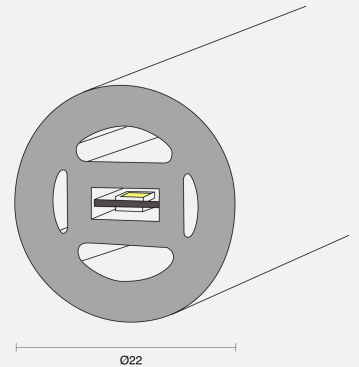

VIRTUOSO IP SURFACE / SUSPENDED

OUTDOOR / LINEAR

ambience

MAKING LIGHT WORK

PHYSICAL

| | |
|---------------------|--------------------------------------|
| Installation Method | Surface/Suspended |
| Dimensions (mm) | Ø22mmx1000mm; Cuttable every 35.71mm |
| Accessories | End feed 1M WP+DC CON single end |
| IP Rating | IP65 |

ELECTRICAL

| | |
|-----------------|------------------------------|
| Wattage | 20W/m |
| Voltage | 24V |
| Dimming Control | All types (order separately) |

RoHS

O P T I C A L

| | |
|-------------------|------------|
| Distribution | Flood 360° |
| CCT | 3000K |
| CRI | CRI90 |
| System Lumen | 950lm |
| System Efficacy | 48lm/W |
| Lifetime (L70B50) | 36,000hrs |

IP65**A D D I T I O N A L**

| | |
|------------|--|
| LED Module | SMD2835 168LEDs/m |
| LED Driver | Remote |
| Warranty | 3 Years |
| Add-Ons | Dual Bend; Minimum bending radius is Ø75mm; Max. length is 5m with power at single end |

Order Code: BLIS10FS22.0930F.20W0201

Virtuoso Surface/Sus Ø21M WP+DC CONm CRI90 3000K 360° 168LEDs/m 170lm/W 2x10W/m 24V IP65 End feed 1M WP+DC CON single end (sealed EC)