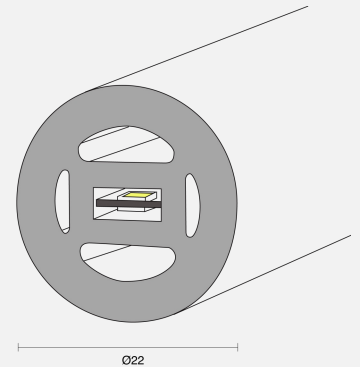

VIRTUOSO SURFACE / SUSPENDED

INDOOR / LINEAR

ambience

MAKING LIGHT WORK

PHYSICAL

Installation Method	Surface/Suspended
Dimensions (mm)	Ø22mmx1000mm; Cuttable every 20mm
Accessories	End feed 1M WP single end
IP Rating	IP44

ELECTRICAL

Wattage	20W/m
Voltage	24V
Dimming Control	All types (order separately)

RoHS

IP44

O P T I C A L

Distribution Flood 360°

CCT 3000K

CRI CRI90

System Lumen 950lm

System Efficacy 48lm/W

Lifetime (L70B50) 36,000hrs

A D D I T I O N A L

LED Module SMD2216 300LEDs/m

LED Driver Remote

Warranty 3 Years

Add-Ons Dual Bend; Minimum bending radius is Ø75mm; Max. length is 5m with power at single end

Order Code: BLIS10FS22.0930F.20W0101

Virtuoso Surface/Sus Ø22mm CRI90 3000K 360° 300LEDs/m 70lm/W 2x10W/m 24V IP44 Cut 20mm
End feed 1M WP single end (EC with glue)