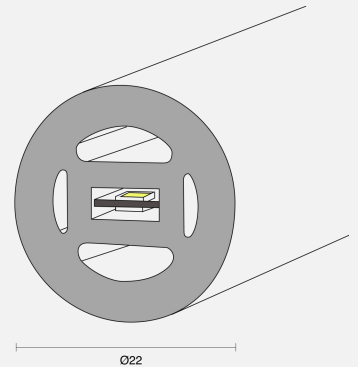

VIRTUOSO SURFACE / SUSPENDED

INDOOR / LINEAR

ambience

MAKING LIGHT WORK

PHYSICAL

Installation Method	Surface/Suspended
Dimensions (mm)	Ø22mmx1000mm; Cuttable every 20mm
Accessories	End feed 1M WP single end
IP Rating	IP44

ELECTRICAL

Wattage	20W/m
Voltage	24V
Dimming Control	All types (order separately)

RoHS

IP44

O P T I C A L

Distribution Flood 360°

CCT 3000K

CRI CRI90

System Lumen 950lm

System Efficacy 48lm/W

Lifetime (L70B50) 36,000hrs

A D D I T I O N A L

LED Module SMD2216 300LEDs/m

LED Driver Remote

Warranty 3 Years

Add-Ons Dual Bend; Minimum bending radius is Ø75mm; Max. length is 5m with power at single end

Order Code: BLIS10FS22.0930F.20W0101

Virtuoso Surface/Sus Ø22mm CRI90 3000K 360° 300LEDs/m 70lm/W 2x10W/m 24V IP44 Cut 20mm
End feed 1M WP single end (EC with glue)