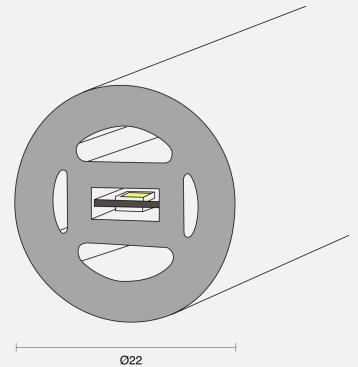

VIRTUOSO SURFACE / SUSPENDED

INDOOR / LINEAR

ambience

MAKING LIGHT WORK

PHYSICAL

Installation Method	Surface/Suspended
Dimensions (mm)	Ø22mmx1000mm; Cuttable every 20mm
Accessories	End feed 1M WP single end
IP Rating	IP44

ELECTRICAL

Wattage	20W/m
Voltage	24V
Dimming Control	All types (order separately)

RoHS

O P T I C A L

Distribution	Flood 360°
CCT	3000K
CRI	CRI90
System Lumen	950lm
System Efficacy	48lm/W
Lifetime (L70B50)	36,000hrs

IP44**A D D I T I O N A L**

LED Module	SMD2216 300LEDs/m
LED Driver	Remote
Warranty	3 Years
Add-Ons	Dual Bend; Minimum bending radius is Ø75mm; Max. length is 5m with power at single end

Order Code: BLIS10FS22.0930F.20W0101

Virtuoso Surface/Sus Ø22mm CRI90 3000K 360° 300LEDs/m 70lm/W 2x10W/m 24V IP44 Cut 20mm
End feed 1M WP single end (EC with glue)