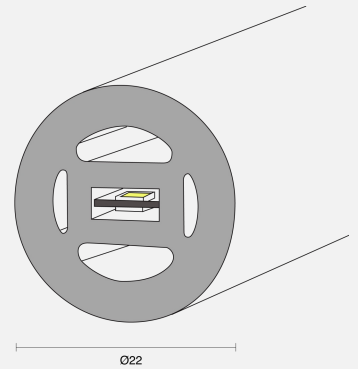

## PHYSICAL

Installation Method	Surface/Suspended
Dimensions (mm)	Ø22mmx1000mm; Cuttable every 20mm
Accessories	End feed 1M WP single end
IP Rating	IP44

## ELECTRICAL

Wattage	20W/m
Voltage	24V
Dimming Control	All types (order separately)

**RoHS**

**IP44**

**O P T I C A L**

Distribution Flood 360°

CCT 3000K

CRI CRI90

System Lumen 950lm

System Efficacy 48lm/W

Lifetime (L70B50) 36,000hrs

**A D D I T I O N A L**

LED Module SMD2216 300LEDs/m

LED Driver Remote

Warranty 3 Years

Add-Ons Dual Bend; Minimum bending radius is Ø75mm; Max. length is 5m with power at single end

---

**Order Code: BLIS10FS22.0930F.20W0101**

Virtuoso Surface/Sus Ø22mm CRI90 3000K 360° 300LEDs/m 70lm/W 2x10W/m 24V IP44 Cut 20mm  
End feed 1M WP single end (EC with glue)