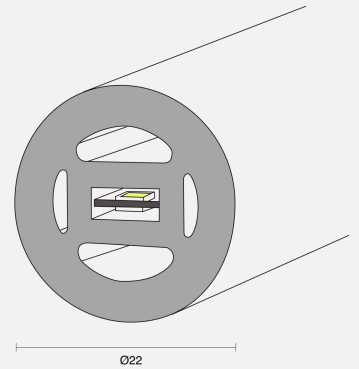

VIRTUOSO SURFACE / SUSPENDED

INDOOR / LINEAR

ambience

MAKING LIGHT WORK

PHYSICAL

Installation Method	Surface/Suspended
Dimensions (mm)	Ø22mmx1000mm; Cuttable every 20mm
Accessories	End feed 1M WP single end
IP Rating	IP44

ELECTRICAL

Wattage	20W/m
Voltage	24V
Dimming Control	All types (order separately)

RoHS

O P T I C A L

Distribution	Flood 360°
CCT	3000K
CRI	CRI90
System Lumen	950lm
System Efficacy	48lm/W
Lifetime (L70B50)	36,000hrs

IP44**A D D I T I O N A L**

LED Module	SMD2216 300LEDs/m
LED Driver	Remote
Warranty	3 Years
Add-Ons	Dual Bend; Minimum bending radius is Ø75mm; Max. length is 5m with power at single end

Order Code: BLIS10FS22.0930F.20W0101

Virtuoso Surface/Sus Ø22mm CRI90 3000K 360° 300LEDs/m 70lm/W 2x10W/m 24V IP44 Cut 20mm
End feed 1M WP single end (EC with glue)