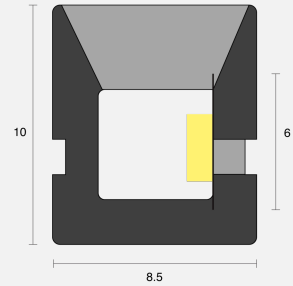

# BENDABLE PICCOLO IP SURFACE / CONCEALED

OUTDOOR / LINEAR

ambience

MAKING LIGHT WORK

## PHYSICAL

Installation Method	Surface/Concealed
Dimensions (mm)	8.5x10mmx1000mm; Cuttable anywhere
Accessories	End feed 1M WP+DC CON single end
IP Rating	IP65

**A D D I T I O N A L**

LED Module	SMD2835 120LEDs/m
LED Driver	Remote
Warranty	3 Years
Add-Ons	Side Bend; Minimum bending radius is 100mm; Max. length is 10m with power at single end and 20m with power at both ends.