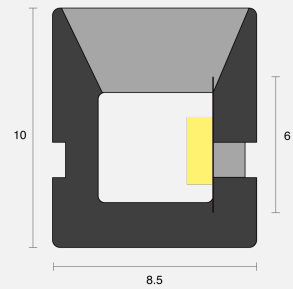

# BENDABLE PICCOLO IP SURFACE / CONCEALED

OUTDOOR / LINEAR

ambience

MAKING LIGHT WORK

## PHYSICAL

Installation Method	Surface/Concealed
Dimensions (mm)	8.5x10mmx1000mm; Cuttable every 50mm
Accessories	End feed 1M WP+DC CON single end
IP Rating	IP65