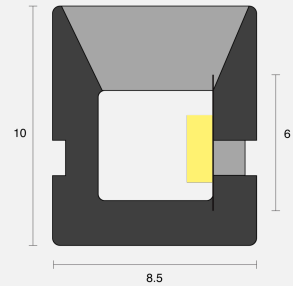

BENDABLE PICCOLO SURFACE / CONCEALED

INDOOR / LINEAR

ambience

MAKING LIGHT WORK

PHYSICAL

Installation Method	Surface/Concealed
Dimensions (mm)	8.5x10mmx1000mm; Cuttable anywhere
Accessories	End feed 3M FIG8 single end
IP Rating	IP20

ELECTRICAL

Wattage	9W/m
Voltage	24V
Dimming Control	All types (order separately)

RoHS

O P T I C A L

Distribution	Flood 120°
CCT	3000K
CRI	CRI90
System Lumen	266lm/m
System Efficacy	30lm/W
Lifetime (L70B50)	50,000hrs(indoor); 36,000hrs(outdoor)

IP20**A D D I T I O N A L**

LED Module	SMD2835 120LEDs/m
LED Driver	Remote
Warranty	3 Years
Add-Ons	Side Bend; Minimum bending radius is 100mm; Max. length is 10m with power at single end and 20m with power at both ends; Also available in IP44 option.