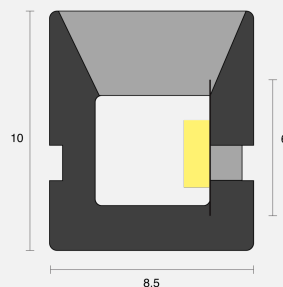

# BENDABLE PICCOLO SURFACE / CONCEALED

INDOOR / LINEAR

ambience

MAKING LIGHT WORK

## PHYSICAL

Installation Method	Surface/Concealed
Dimensions (mm)	8.5x10mmx1000mm; Cuttable anywhere
Accessories	End feed 3M FIG8 single end
IP Rating	IP20

**IP20****A D D I T I O N A L**

LED Module	SMD2835 120LEDs/m
LED Driver	Remote
Warranty	3 Years
Add-Ons	Side Bend; Minimum bending radius is 100mm; Max. length is 10m with power at single end and 20m with power at both ends; Also available in IP44 option.