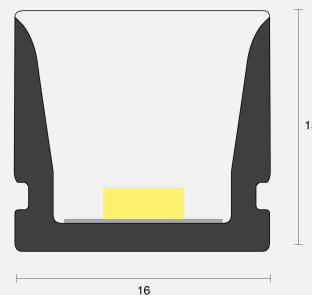

BENDABLE MEDLEY IP SURFACE / CONCEALED

OUTDOOR / LINEAR

ambience

MAKING LIGHT WORK

PHYSICAL

Installation Method	Surface/Concealed
Dimensions (mm)	16x15mmx1000mm; Cuttable anywhere
Accessories	End feed 1M WP+DC CON single end
IP Rating	IP67

ELECTRICAL

Wattage	9W/m
Voltage	24V
Dimming Control	All types (order separately)

RoHS

IP67

O P T I C A L

Distribution	Flood 120°
CCT	3000K
CRI	CRI90
System Lumen	380lm/m
System Efficacy	42lm/W
Lifetime (L70B50)	50,000hrs(indoor); 36,000hrs(outdoor)

A D D I T I O N A L

LED Module	SMD2835 120LEDs/m
LED Driver	Remote
Warranty	3 Years
Add-Ons	Dual Bend; Minimum bending radius is 60mm; Max. length is 10m with power at single end and 20m with power at both ends.