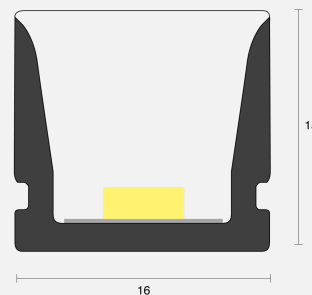

BENDABLE MEDLEY IP SURFACE / CONCEALED

OUTDOOR / LINEAR

ambience

MAKING LIGHT WORK

PHYSICAL

Installation Method	Surface/Concealed
Dimensions (mm)	16x15mmx1000mm; Cuttable anywhere
Accessories	End feed 1M WP+DC CON single end
IP Rating	IP67

ELECTRICAL

Wattage	9W/m
Voltage	24V
Dimming Control	All types (order separately)

RoHS

O P T I C A L

Distribution	Flood 120°
CCT	3000K
CRI	CRI90
System Lumen	380lm/m
System Efficacy	42lm/W
Lifetime (L70B50)	50,000hrs(indoor); 36,000hrs(outdoor)

IP67**A D D I T I O N A L**

LED Module	SMD2835 120LEDs/m
LED Driver	Remote
Warranty	3 Years
Add-Ons	Minimum bending radius is 60mm; Max. length is 10m with power at single end and 20m with power at both ends.