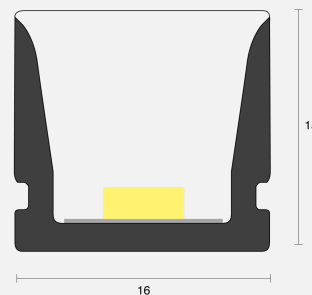

BENDABLE MEDLEY SURFACE / CONCEALED

INDOOR / LINEAR

ambience

MAKING LIGHT WORK

PHYSICAL

| | |
|---------------------|-----------------------------------|
| Installation Method | Surface/Concealed |
| Dimensions (mm) | 16x15mmx1000mm; Cuttable anywhere |
| Accessories | End feed 3M FIG8 single end |
| IP Rating | IP20 |

ELECTRICAL

| | |
|-----------------|------------------------------|
| Wattage | 9W/m |
| Voltage | 24V |
| Dimming Control | All types (order separately) |

RoHS

O P T I C A L

| | |
|-------------------|---------------------------------------|
| Distribution | Flood 120° |
| CCT | 3000K |
| CRI | CRI90 |
| System Lumen | 380lm/m |
| System Efficacy | 42lm/W |
| Lifetime (L70B50) | 50,000hrs(indoor); 36,000hrs(outdoor) |

IP20**A D D I T I O N A L**

| | |
|------------|--|
| LED Module | SMD2835 120LEDs/m |
| LED Driver | Remote |
| Warranty | 3 Years |
| Add-Ons | Dual Bend; Minimum bending radius is 60mm; Max. length is 10m with power at single end and 20m with power at both ends; Also available in IP44 option. |