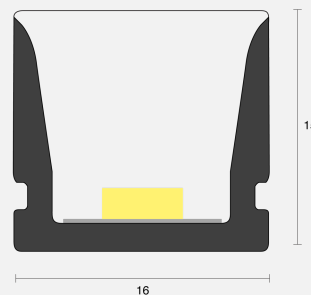

BENDABLE MEDLEY SURFACE / CONCEALED

INDOOR / LINEAR

ambience

MAKING LIGHT WORK

PHYSICAL

Installation Method	Surface/Concealed
Dimensions (mm)	16x15mmx1000mm; Cuttable anywhere
Accessories	End feed 3M FIG8 single end
IP Rating	IP20

ELECTRICAL

Wattage	9W/m
Voltage	24V
Dimming Control	All types (order separately)

RoHS

O P T I C A L

Distribution	Flood 120°
CCT	3000K
CRI	CRI90
System Lumen	380lm/m
System Efficacy	42lm/W
Lifetime (L70B50)	50,000hrs(indoor); 36,000hrs(outdoor)

IP20**A D D I T I O N A L**

LED Module	SMD2835 120LEDs/m
LED Driver	Remote
Warranty	3 Years
Add-Ons	Dual Bend; Minimum bending radius is 60mm; Max. length is 10m with power at single end and 20m with power at both ends; Also available in IP44 option.