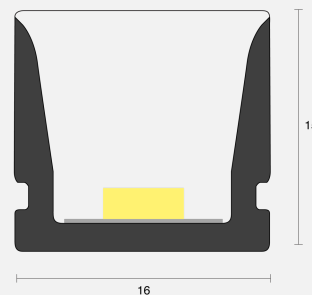

BENDABLE MEDLEY SURFACE / CONCEALED

INDOOR / LINEAR

ambience

MAKING LIGHT WORK

PHYSICAL

Installation Method	Surface/Concealed
Dimensions (mm)	16x15mmx1000mm; Cuttable anywhere
Accessories	End feed 3M FIG8 single end
IP Rating	IP20

ELECTRICAL

Wattage	9W/m
Voltage	24V
Dimming Control	All types (order separately)

RoHS

IP20

O P T I C A L

Distribution	Flood 120°
CCT	3000K
CRI	CRI90
System Lumen	380lm/m
System Efficacy	42lm/W
Lifetime (L70B50)	50,000hrs(indoor); 36,000hrs(outdoor)

A D D I T I O N A L

LED Module	SMD2835 120LEDs/m
LED Driver	Remote
Warranty	3 Years
Add-Ons	Dual Bend; Minimum bending radius is 60mm; Max. length is 10m with power at single end and 20m with power at both ends; Also available in IP44 option.