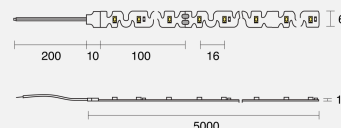

MAESTRO FIXED SURFACE MOUNTED

INDOOR / LINEAR

ambience

MAKING LIGHT WORK

PHYSICAL

| | |
|---------------------|----------------------------------|
| Installation Method | Fixed Surface Mounted |
| Dimensions (mm) | 6mmx1000mm; Cuttable every 100mm |
| Accessories | Rear tails 200mm both ends |
| IP Rating | IP20 |

ELECTRICAL

| | |
|-----------------|------------------------------|
| Wattage | 10W/m |
| Voltage | 24V |
| Dimming Control | All types (order separately) |

RoHS

IP20

O P T I C A L

Distribution Flood 120°

CCT 3000K