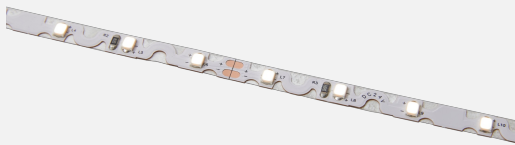

# MAESTRO FIXED SURFACE MOUNTED

INDOOR / LINEAR

ambience

MAKING LIGHT WORK

## PHYSICAL

Installation Method	Fixed Surface Mounted
Dimensions (mm)	6mmx1000mm; Cuttable every 100mm
Accessories	Rear tails 200mm both ends
IP Rating	IP20

## O P T I C A L

Distribution Flood 120°

CCT 3000K

CRI CRI90

System Lumen 732lm/m

System Efficacy 73lm/W

Lifetime (L70B50) 50,000hrs

## A D D I T I O N A L

LED Module SMD2835 60LEDs/m

LED Driver Remote

Warranty 5 Years

---

**Order Code: BLIS07FS06.0930F.10W0001**

Maestro Fix SM LED Strip 6mm CRI90 3000K 120° 60LEDs/m 732lm/m 10W/m 24V Cut 100mm Rear tails 200mm both ends