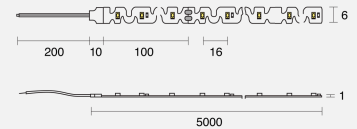

# MAESTRO FIXED SURFACE MOUNTED

INDOOR / LINEAR

ambience

MAKING LIGHT WORK

## PHYSICAL

Installation Method	Fixed Surface Mounted
Dimensions (mm)	6mmx1000mm; Cuttable every 100mm
Accessories	Rear tails 200mm both ends
IP Rating	IP20