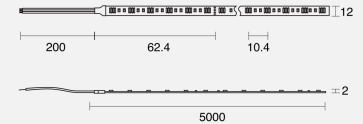

BOOST RGBW FIXED SURFACE MOUNTED

INDOOR / LINEAR

ambience

MAKING LIGHT WORK

PHYSICAL

Installation Method	Fixed Surface Mounted
Dimensions (mm)	12mmx1000mm; Cuttable every 62.4mm
Accessories	Rear tails 3m both ends
IP Rating	IP20

ELECTRICAL

Wattage	20W/m
Voltage	24V
Dimming Control	All types (order separately)

RoHS

IP20

O P T I C A L

Distribution	Flood 120°
CCT	RGBW+3000K
CRI	CRI90
System Lumen	855lm/m
System Efficacy	43lm/W
Lifetime (L70B50)	50,000hrs