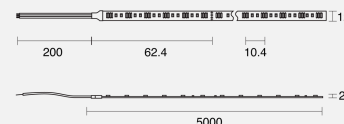

## PHYSICAL

Installation Method	Fixed Surface Mounted
Dimensions (mm)	12mmx1000mm; Cuttable every 62.4mm
Accessories	Rear tails 3m both ends
IP Rating	IP20