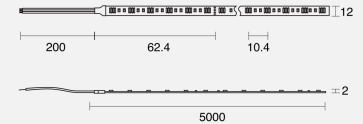

BOOST RGBW FIXED SURFACE MOUNTED

INDOOR / LINEAR

ambience

MAKING LIGHT WORK

PHYSICAL

Installation Method	Fixed Surface Mounted
Dimensions (mm)	12mmx1000mm; Cuttable every 62.4mm
Accessories	Rear tails 3m both ends
IP Rating	IP20

ELECTRICAL

Wattage	20W/m
Voltage	24V
Dimming Control	All types (order separately)

RoHS

IP20