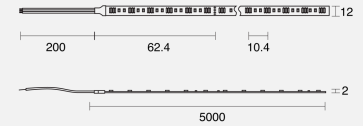

## PHYSICAL

Installation Method	Fixed Surface Mounted
Dimensions (mm)	12mmx1000mm; Cuttable every 62.4mm
Accessories	Rear tails 3m both ends
IP Rating	IP20