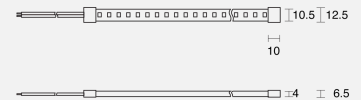

## PHYSICAL

|                     |                                    |
|---------------------|------------------------------------|
| Installation Method | Fixed Surface Mounted              |
| Dimensions (mm)     | 12.5mmx1000mm; Cuttable every 50mm |
| Accessories         | End 1M WP tails at both ends       |
| IP Rating           | IP67                               |