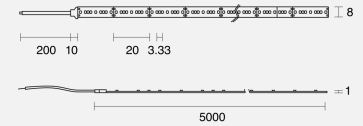

BOOST FIXED SURFACE MOUNTED

INDOOR / LINEAR

ambience

MAKING LIGHT WORK

PHYSICAL

Installation Method	Fixed Surface Mounted
Dimensions (mm)	8mmx1000mm; Cuttable every 20mm
Accessories	Rear tails 3m both ends
IP Rating	IP20

ELECTRICAL

Wattage	10W/m
Voltage	24V
Dimming Control	All types (order separately)

RoHS

IP20

O P T I C A L

Distribution Flood 120°

CCT 3000K

CRI CRI90