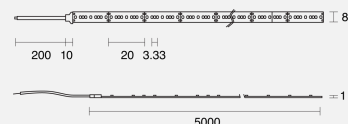

BOOST FIXED SURFACE MOUNTED

INDOOR / LINEAR

ambience

MAKING LIGHT WORK

PHYSICAL

Installation Method	Fixed Surface Mounted
Dimensions (mm)	8mmx1000mm; Cuttable every 20mm
Accessories	Rear tails 3m both ends
IP Rating	IP20

ELECTRICAL

Wattage	10W/m
Voltage	24V
Dimming Control	All types (order separately)

RoHS

IP20

O P T I C A L

Distribution Flood 120°

CCT 3000K

CRI CRI90