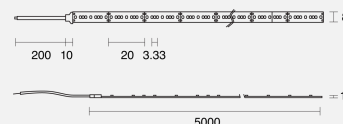

## PHYSICAL

Installation Method	Fixed Surface Mounted
Dimensions (mm)	8mmx1000mm; Cuttable every 20mm
Accessories	Rear tails 3m both ends
IP Rating	IP20