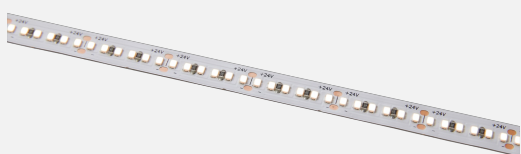

BOOST FIXED SURFACE MOUNTED

INDOOR / LINEAR

ambience

MAKING LIGHT WORK

PHYSICAL

Installation Method	Fixed Surface Mounted
Dimensions (mm)	8mmx1000mm; Cuttable every 20mm
Accessories	Rear tails 3m both ends
IP Rating	IP20

ELECTRICAL

Wattage	10W/m
Voltage	24V
Dimming Control	All types (order separately)

RoHS

IP20

O P T I C A L

Distribution Flood 120°

CCT 3000K

CRI CRI90

Boost Fix SM LED Strip 8mm CRI90 3000K 120° 300LEDs/m 617.5lm/m 10W/m 24V Cut 20mm Rear tails 3m both ends