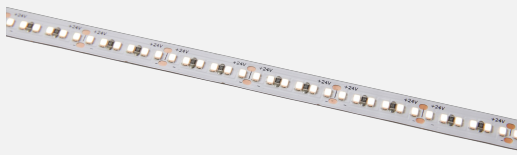

BOOST FIXED SURFACE MOUNTED

INDOOR / LINEAR

ambience

MAKING LIGHT WORK

PHYSICAL

Installation Method	Fixed Surface Mounted
Dimensions (mm)	8mmx1000mm; Cuttable every 20mm
Accessories	Rear tails 3m both ends
IP Rating	IP20

ELECTRICAL

Wattage	10W/m
Voltage	24V
Dimming Control	All types (order separately)

RoHS

IP20

O P T I C A L

Distribution Flood 120°

CCT 3000K

CRI CRI90

Boost Fix SM LED Strip 8mm CRI90 3000K 120° 300LEDs/m 617.5lm/m 10W/m 24V Cut 20mm Rear tails 3m both ends