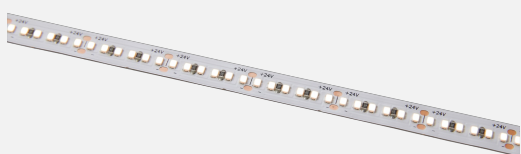

# BOOST FIXED SURFACE MOUNTED

INDOOR / LINEAR

ambience

MAKING LIGHT WORK

## PHYSICAL

Installation Method	Fixed Surface Mounted
Dimensions (mm)	8mmx1000mm; Cuttable every 20mm
Accessories	Rear tails 3m both ends
IP Rating	IP20

## O P T I C A L

Distribution Flood 120°

CCT 3000K

CRI CRI90

System Lumen 617.5lm/m

System Efficacy 62lm/W

Lifetime (L70B50) 50,000hrs